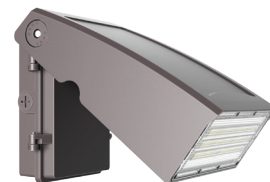

AWP03 Series

NEW!

AWP03-40WS-40K-UD

Versatile wall pack that fits almost any outdoor lighting application
Ideal for building entrances, multi-use facilities, apartment buildings, institutions, schools, and more

Watts	20W, 10W-40W, 40W, 80W, 120W
Voltage	120-277V*, 120-347V
Colour temp	4000K
Lumens	2,593 lm to 15,702 lm
Finish colour	Bronze
Accessories**	Photocell*, Photocell Extension*

AVAILABILITY SUBJECT TO CHANGE. | *SELECT PRODUCTS ONLY. **ORDER SEPARATELY.