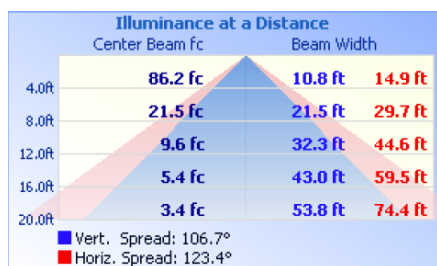

TECHNICAL DATA

LIGHT SPECIFICATIONS

Lumens	4,680 lm
Efficacy	130 lm/W
CCT	5000K
CRI	86
L70 Life	50,000 hrs
Dimmable	0-10V
Warranty	5-year

APPROVALS AND LISTINGS

cETL

NEMA 4X

ELECTRICAL

Wattage	36W
Voltage	120-347V
Power factor	0.92
THD	16.49%
Operating temp	-35° to 40°C

CONSTRUCTION

Housing	Polycarbonate
Finish	White / Grey
IP rating	IP66
Weight	4.4 lbs
Carton qty	4

ILLUMINANCE AT A DISTANCE