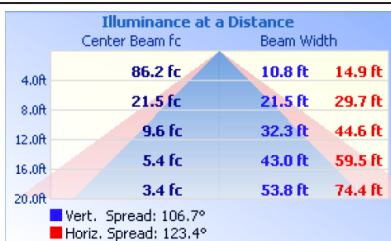

Lumens	4,605 lm
Efficacy	127.62 lm/W
CCT	4000K
CRI	84.8
L70 Life	50,000 hrs
Dimmable	0-10V
Warranty	5-year

APPROVALS AND LISTINGS

cETL

NEMA 4X

ELECTRICAL

Wattage	36W
Voltage	120-347V
Power factor	0.91
THD	14.25%
Operating temp	-40° to 40°C

CONSTRUCTION

Housing	Polycarbonate
Finish	White / Grey
IP rating	IP66
Weight	4.4 lbs
Carton qty	4

ILLUMINANCE AT A DISTANCE

ISOCANDELA PLOT

DIMENSIONS

ACCESSORIES

Motion Sensor STVT-IMS