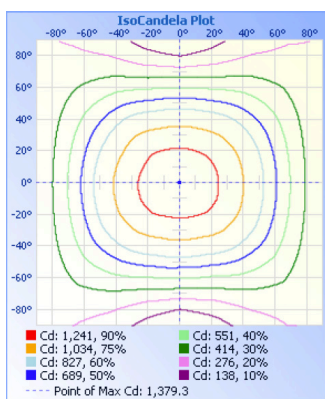

Lumens	4,605 lm
Efficacy	127.62 lm/W
CCT	4000K
CRI	84.8
L70 Life	50,000 hrs
Dimmable	0-10V
Warranty	5-year

APPROVALS AND LISTINGS

cETL

NEMA 4X

ELECTRICAL

Wattage	36W
Voltage	120-347V
Power factor	0.91
THD	14.25%
Operating temp	-40° to 40°C

CONSTRUCTION

Housing	Polycarbonate
Finish	White / Grey
IP rating	IP66
Weight	4.4 lbs
Carton qty	4

ILLUMINANCE AT A DISTANCE

ISOCANDELA PLOT

DIMENSIONS

ACCESSORIES

Motion Sensor STVT-IMS