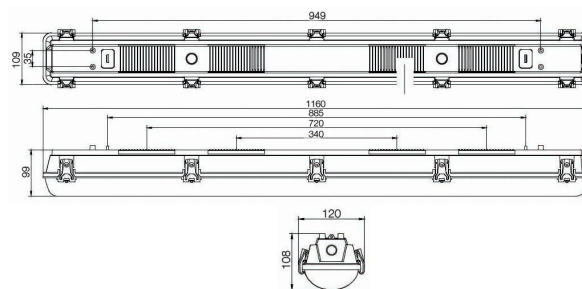

36W Economy Vapour Tight

Ideal for parking structures, paint lines, and parts inspections
Suitable for damp/wet locations or wherever a high impact-resistant fixture is required

TECHNICAL DATA

LIGHT SPECIFICATIONS

CONSTRUCTION

Housing	Polycarbonate
Finish	White / Grey
IP rating	IP66
Weight	4.4 lbs
Carton qty	4

ILLUMINANCE AT A DISTANCE

ISOCANDELA PLOT

DIMENSIONS

ACCESSORIES

Motion Sensor STVT-IMS