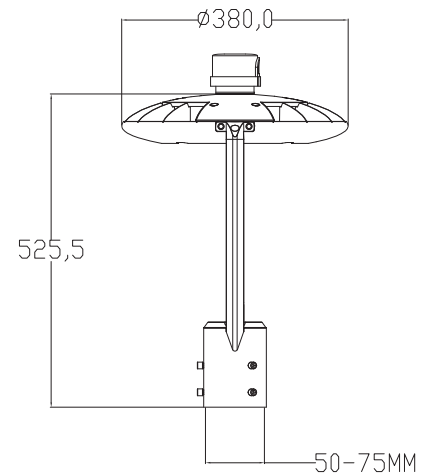

DIMENSIONS

While all data is accurate at the time of publishing, it can be subject to change due to constant product improvement