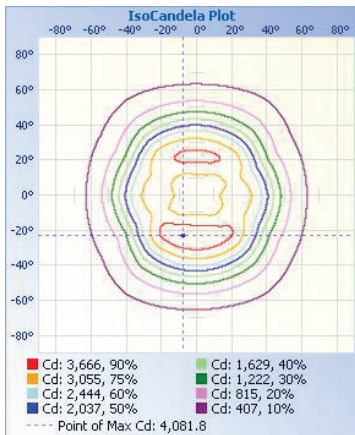

Instant start

High efficiency optics
with Type V distribution

Fits up to 3" OD pole

CCT selector switch

Shorting cap: JL-208

TECHNICAL DATA

LIGHT SPECIFICATIONS

Lumens	7,425 lm (4000K)
Efficacy	135 lm/W (4000K)
CCT	Tunable, 3000-5000K
CRI	81.4
Distribution	90°
Rated hours (L70)	50,000
Warranty	5-year

APPROVALS AND LISTINGS

cUL	E482965
DLC Premium	TBA

ISOCANDELA PLOT

ILLUMINANCE AT A DISTANCE

Distance	Illuminance at a Distance	
	Center Beam fc	Beam Width
17.0ft	10.4 fc	29.6 ft 22.5 ft
34.0ft	2.59 fc	59.1 ft 45.0 ft
51.0ft	1.15 fc	88.7 ft 67.5 ft
68.0ft	0.65 fc	118.3 ft 90.0 ft
85.0ft	0.41 fc	147.8 ft 112.5 ft
102.0ft	0.29 fc	177.4 ft 135.0 ft

■ Vert. Spread: 82.0°
■ Horiz. Spread: 67.0°

ELECTRICAL

Wattage	55W
Voltage	120-277V
Power factor	0.98
THD	≤20%
Operating temp	-40° to 60° C

CONSTRUCTION

Housing	Aluminum alloy
Finish	Polyester powder coat
Colour	Bronze
IP rating	IP65
Weight	14.33 lbs
Carton qty	1