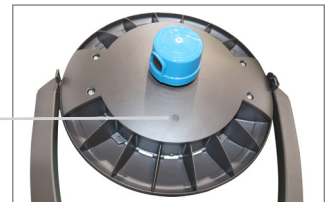

55W Pole Top Area Light

Elegant look and design, Tunable - 3000K-5000K
Ideal for parking lots, pathways, parks, retail settings, and more

Polyester powder
coat finish (Bronze)

Twist lock photocell receptacle
and photocell included
Shorting cap ordered separately*

Instant start

High efficiency optics
with Type V distribution

Fits up to 3" OD pole

CCT selector switch

Shorting cap: JL-208

TECHNICAL DATA

LIGHT SPECIFICATIONS

Lumens	7,425 lm (4000K)
Efficacy	135 lm/W (4000K)
CCT	Tunable, 3000-5000K
CRI	81.4
Distribution	90°
Rated hours (L70)	50,000
Warranty	5-year

APPROVALS AND LISTINGS

cUL	E482965
DLC Premium	TBA

ISOCANDELA PLOT

ILLUMINANCE AT A DISTANCE

Distance	Illuminance at a Distance	
	Center Beam fc	Beam Width
17.0ft	10.4 fc	29.6 ft 22.5 ft
34.0ft	2.59 fc	59.1 ft 45.0 ft
51.0ft	1.15 fc	88.7 ft 67.5 ft
68.0ft	0.65 fc	118.3 ft 90.0 ft
85.0ft	0.41 fc	147.8 ft 112.5 ft
102.0ft	0.29 fc	177.4 ft 135.0 ft

■ Vert. Spread: 82.0°
■ Horiz. Spread: 67.0°

ELECTRICAL

Wattage	55W
Voltage	120-277V
Power factor	0.98
THD	≤20%
Operating temp	-40° to 60° C

CONSTRUCTION

Housing	Aluminum alloy
Finish	Polyester powder coat
Colour	Bronze
IP rating	IP65
Weight	14.33 lbs
Carton qty	1