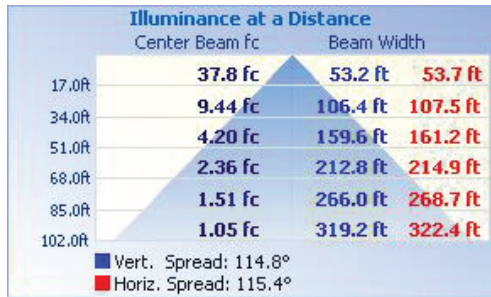

High grade aluminum body
for superior heat dissipation

110° beam angle

Optical grade
high impact glass for
maximum light transmittance

1m power cord extension available

TECHNICAL DATA

LIGHT SPECIFICATIONS

Lumens	31,557 lm
Efficacy	139.39 lm/W
CCT	5000K
CRI	80
L70 Life	60,000 hrs
Dimmable	0-10V
Warranty	5-year

APPROVALS AND LISTINGS

cUL	E482965
DLC Premium	PLH6441EOH3I

ILLUMINANCE AT A DISTANCE

ISOCANDELA PLOT

ELECTRICAL

Wattage	240W
Voltage	120-277V
Power factor	0.90
THD	15%
Operating temp	-30 to 50°C

CONSTRUCTION