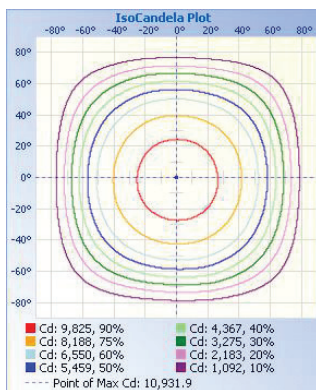

High grade aluminum body
for superior heat dissipation

110° beam angle

Optical grade
high impact glass for
maximum light transmittance

1m power cord extension available

TECHNICAL DATA

LIGHT SPECIFICATIONS

Lumens	31,557 lm
Efficacy	139.39 lm/W
CCT	5000K
CRI	80
L70 Life	60,000 hrs
Dimmable	0-10V
Warranty	5-year

APPROVALS AND LISTINGS

cUL	E482965
DLC Premium	PLH6441EOH3I

ILLUMINANCE AT A DISTANCE

ISOCANDELA PLOT

ELECTRICAL

Wattage	240W
Voltage	120-277V
Power factor	0.90
THD	15%
Operating temp	-30 to 50°C

CONSTRUCTION