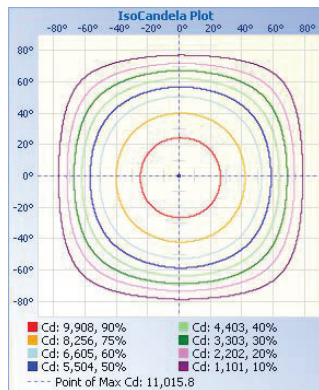

High grade aluminum body
for superior heat dissipation

110° beam angle

Optical grade
high impact glass for
maximum light transmittance

1m power cord extension available

TECHNICAL DATA

LIGHT SPECIFICATIONS

Lumens	31,795 lm
Efficacy	137.47 lm/W
CCT	5000K
CRI	80
L70 Life	60,000 hrs
Dimmable	0-10V
Warranty	5-year

APPROVALS AND LISTINGS

cUL	E482965
DLC Premium	PL867C4QREQN

ILLUMINANCE AT A DISTANCE

ISOCANDELA PLOT

ELECTRICAL

Wattage	240W
Voltage	277-480V
Power factor	0.90
THD	15%
Operating temp	-30 to 50°C

CONSTRUCTION