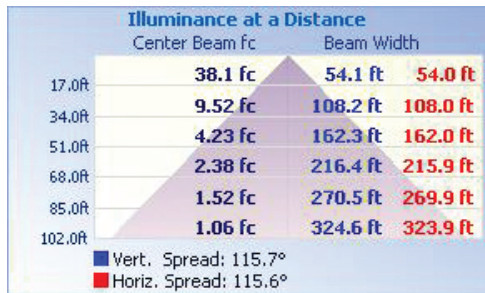

High grade aluminum body
for superior heat dissipation

110° beam angle

Optical grade
high impact glass for
maximum light transmittance

1m power cord extension available

TECHNICAL DATA

LIGHT SPECIFICATIONS

Lumens	31,795 lm
Efficacy	137.47 lm/W
CCT	5000K
CRI	80
L70 Life	60,000 hrs
Dimmable	0-10V
Warranty	5-year

APPROVALS AND LISTINGS

cUL	E482965
DLC Premium	PL867C4QREQN

ILLUMINANCE AT A DISTANCE

ISOCANDELA PLOT

ELECTRICAL

Wattage	240W
Voltage	277-480V
Power factor	0.90
THD	15%
Operating temp	-30 to 50°C

CONSTRUCTION