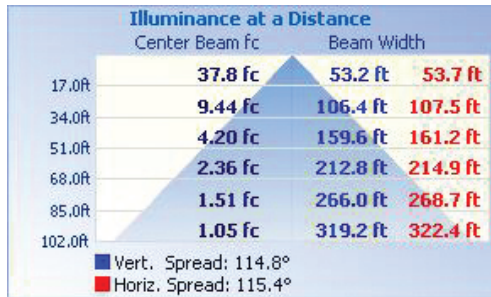

High grade aluminum body
for superior heat dissipation
110° beam angle

Optical grade
high impact glass for
maximum light transmittance

1m power cord extension available

TECHNICAL DATA

LIGHT SPECIFICATIONS

Lumens	30,270 lm
Efficacy	136.75 lm/W
CCT	4000K
CRI	82.5
L70 Life	60,000 hrs
Dimmable	0-10V
Warranty	5-year

APPROVALS AND LISTINGS

cUL	E482965
DLC Premium	PL0JY8ZZESCQ

ILLUMINANCE AT A DISTANCE

ISOCANDELA PLOT

ELECTRICAL

Wattage	240W
Voltage	120-277V
Power factor	0.91
THD	14.15%
Operating temp	-30 to 50°C

CONSTRUCTION

Housing	Aluminum alloy
Finish	Black
IP rating	IP65
Weight	10.5 lbs
Carton qty	1
Carton weight	13.2 lbs
Carton dimensions	43.1 x 43.1 x 20.3 cm

DIMENSIONS