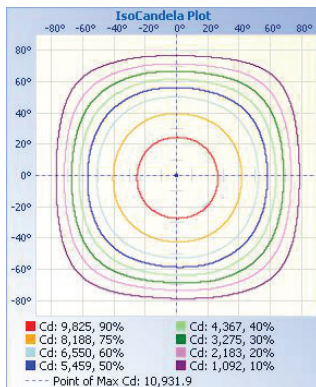

High grade aluminum body
for superior heat dissipation
110° beam angle

Optical grade
high impact glass for
maximum light transmittance

1m power cord extension available

TECHNICAL DATA

LIGHT SPECIFICATIONS

Lumens	30,270 lm
Efficacy	136.75 lm/W
CCT	4000K
CRI	82.5
L70 Life	60,000 hrs
Dimmable	0-10V
Warranty	5-year

APPROVALS AND LISTINGS

cUL	E482965
DLC Premium	PL0JY8ZZESCQ

ILLUMINANCE AT A DISTANCE

ISOCANDELA PLOT

ELECTRICAL

Wattage	240W
Voltage	120-277V
Power factor	0.91
THD	14.15%
Operating temp	-30 to 50°C

CONSTRUCTION

Housing	Aluminum alloy
Finish	Black
IP rating	IP65
Weight	10.5 lbs
Carton qty	1
Carton weight	13.2 lbs
Carton dimensions	43.1 x 43.1 x 20.3 cm

DIMENSIONS