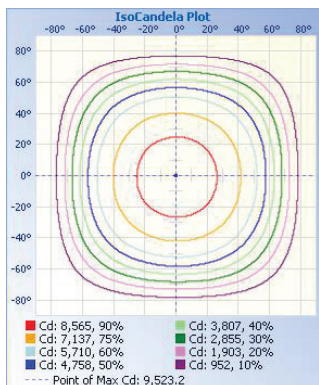

High grade aluminum body
for superior heat dissipation

110° beam angle

Optical grade
high impact glass for
maximum light transmittance

1m power cord extension available

TECHNICAL DATA

LIGHT SPECIFICATIONS

| | |
|----------|-------------|
| Lumens | 27,506 lm |
| Efficacy | 140.35 lm/W |
| CCT | 5000K |
| CRI | 80 |
| L70 Life | 60,000 hrs |
| Dimmable | 0-10V |
| Warranty | 5-year |

APPROVALS AND LISTINGS

| | |
|-------------|--------------|
| cUL | E482965 |
| DLC Premium | PLPG2K02OF34 |

ILLUMINANCE AT A DISTANCE

ISOCANDELA PLOT

ELECTRICAL

| | |
|----------------|-------------|
| Wattage | 200W |
| Voltage | 120-277V |
| Power factor | 0.90 |
| THD | 15% |
| Operating temp | -30 to 50°C |

DIMENSIONS