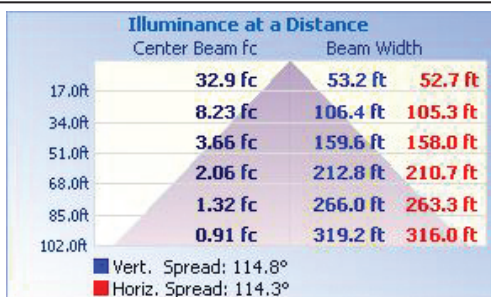

High grade aluminum body
for superior heat dissipation

110° beam angle

Optical grade
high impact glass for
maximum light transmittance

1m power cord extension available

TECHNICAL DATA

LIGHT SPECIFICATIONS

| | |
|----------|-------------|
| Lumens | 27,506 lm |
| Efficacy | 140.35 lm/W |
| CCT | 5000K |
| CRI | 80 |
| L70 Life | 60,000 hrs |
| Dimmable | 0-10V |
| Warranty | 5-year |

APPROVALS AND LISTINGS

| | |
|-------------|--------------|
| cUL | E482965 |
| DLC Premium | PLPG2K02OF34 |

ILLUMINANCE AT A DISTANCE

ISOCANDELA PLOT

ELECTRICAL

| | |
|----------------|-------------|
| Wattage | 200W |
| Voltage | 120-277V |
| Power factor | 0.90 |
| THD | 15% |
| Operating temp | -30 to 50°C |

DIMENSIONS