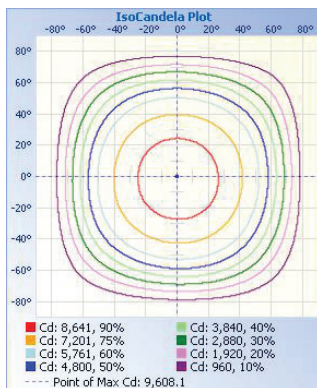

ISOCANDELA PLOT