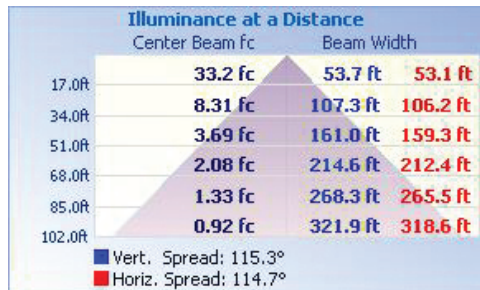

TECHNICAL DATA

LIGHT SPECIFICATIONS

Lumens	27,610 lm
Efficacy	138.39 lm/W
CCT	5000K
CRI	80
L70 Life	60,000 hrs
Dimmable	0-10V
Warranty	5-year

APPROVALS AND LISTINGS

cUL	E482965
DLC Premium	PLM877MPKT3D

ILLUMINANCE AT A DISTANCE