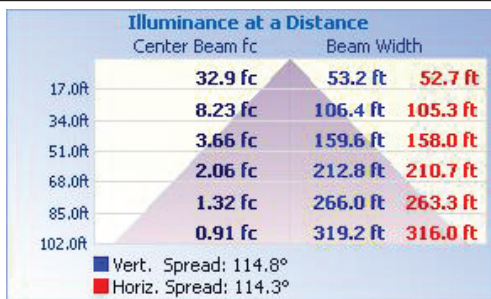

High grade aluminum body
for superior heat dissipation
110° beam angle

Optical grade
high impact glass for
maximum light transmittance

1m power cord extension available

TECHNICAL DATA

LIGHT SPECIFICATIONS

Lumens	26,468 lm
Efficacy	138.56 lm/W
CCT	4000K
CRI	82.5
L70 Life	60,000 hrs
Dimmable	0-10V
Warranty	5-year

APPROVALS AND LISTINGS

cUL	E482965
DLC Premium	PLTYO65UW9QQ

ILLUMINANCE AT A DISTANCE

ISOCANDELA PLOT

ELECTRICAL

Wattage	200W
Voltage	120-277V
Power factor	0.89
THD	15.83%
Operating temp	-30 to 50°C

CONSTRUCTION

Housing	Aluminum alloy
Finish	Black
IP rating	IP65
Weight	10.5 lbs
Carton qty	1
Carton weight	13.2 lbs
Carton dimensions	43.1 x 43.1 x 20.3 cm

DIMENSIONS