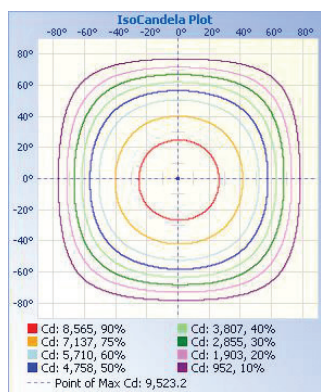

High grade aluminum body
for superior heat dissipation
110° beam angle

Optical grade
high impact glass for
maximum light transmittance

1m power cord extension available

TECHNICAL DATA

LIGHT SPECIFICATIONS

Lumens	26,468 lm
Efficacy	138.56 lm/W
CCT	4000K
CRI	82.5
L70 Life	60,000 hrs
Dimmable	0-10V
Warranty	5-year

APPROVALS AND LISTINGS

cUL	E482965
DLC Premium	PLTYO65UW9QQ

ILLUMINANCE AT A DISTANCE

ISOCANDELA PLOT

ELECTRICAL

Wattage	200W
Voltage	120-277V
Power factor	0.89
THD	15.83%
Operating temp	-30 to 50°C

CONSTRUCTION

Housing	Aluminum alloy
Finish	Black
IP rating	IP65
Weight	10.5 lbs
Carton qty	1
Carton weight	13.2 lbs
Carton dimensions	43.1 x 43.1 x 20.3 cm

DIMENSIONS