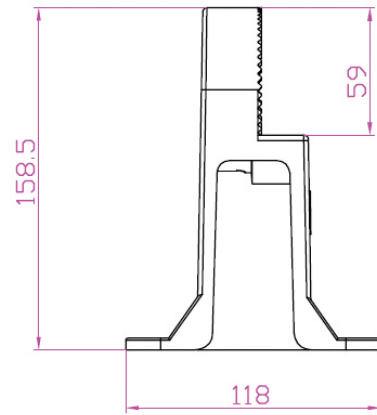

Trunnion Mount

Concorde series Flood / Area Light

NEW FL04 Series

Trunnion Standard

Comes standard on all FL04 Concorde series models

FL04-TR

FL04-TR-WH

Other mounting options available, sold separately:

FL04-PM (Pole Mount)

FL04-SF (Slip Fitter)

FL04-MM (Multi Mount)

1:2

100W - 150W

Concorde series Flood / Area Light

200W - 300W

Concorde series Flood / Area Light