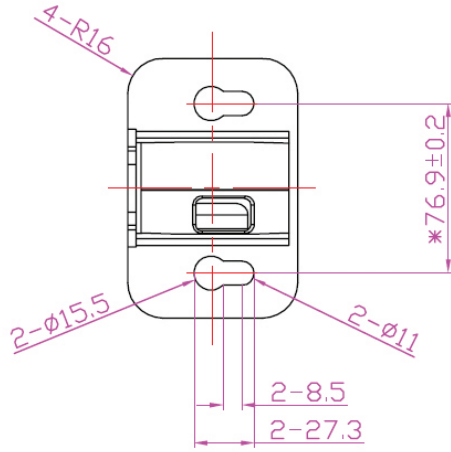

Trunnion Mount

Concorde series Flood / Area Light

NEW FL04 Series

Trunnion Standard

Comes standard on all FL04 Concorde series models

FL04-TR

FL04-TR-WH

Other mounting options available, sold separately:

FL04-PM (Pole Mount)

FL04-SF (Slip Fitter)

FL04-MM (Multi Mount)

1:2

100W - 150W

Concorde series Flood / Area Light

200W - 300W

Concorde series Flood / Area Light