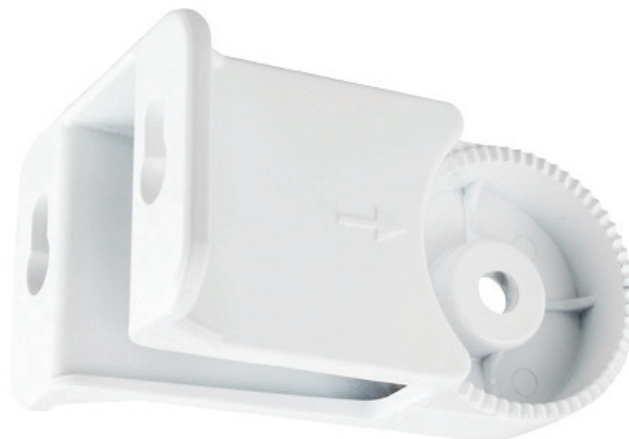

Trunnion Mount

Concorde series Flood / Area Light

NEW FL04 Series

Trunnion Standard

Comes standard on all FL04 Concorde series models

FL04-TR

FL04-TR-WH

Other mounting options available, sold separately:

FL04-PM (Pole Mount)

FL04-SF (Slip Fitter)

FL04-MM (Multi Mount)

1:2

100W - 150W

Concorde series Flood / Area Light

200W - 300W

Concorde series Flood / Area Light