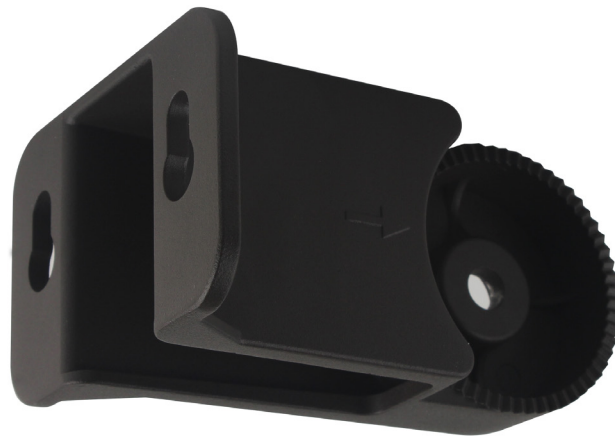

Trunnion Mount

Concorde series Flood / Area Light

NEW FL04 Series

Trunnion Standard

Comes standard on all FL04 Concorde series models

FL04-TR

FL04-TR-WH

Other mounting options available, sold separately:

FL04-PM (Pole Mount)

FL04-SF (Slip Fitter)

FL04-MM (Multi Mount)

1:2

100W - 150W

Concorde series Flood / Area Light

200W - 300W

Concorde series Flood / Area Light