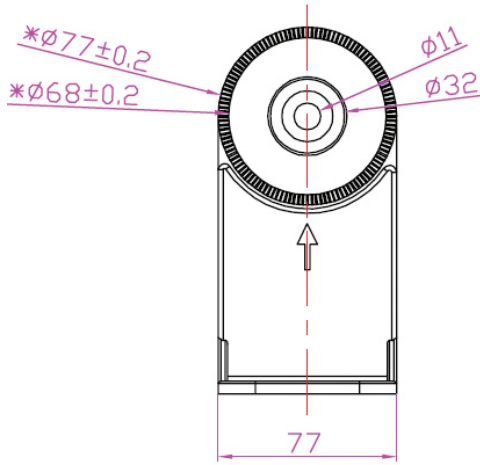

Trunnion Mount

Concorde series Flood / Area Light

NEW FL04 Series

Trunnion Standard

Comes standard on all FL04 Concorde series models

FL04-TR

FL04-TR-WH

Other mounting options available, sold separately:

FL04-PM (Pole Mount)

FL04-SF (Slip Fitter)

FL04-MM (Multi Mount)

1:2

100W - 150W

Concorde series Flood / Area Light

200W - 300W

Concorde series Flood / Area Light