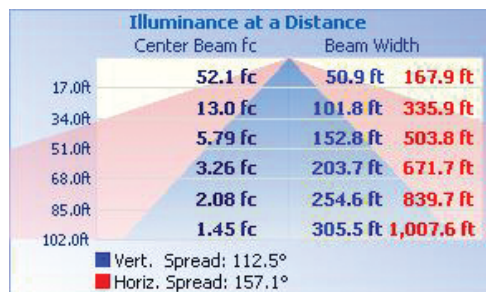

FL04-SF

Photocell

FLPC-HV

TECHNICAL DATA

LIGHT SPECIFICATIONS

Lumens	57,368 lm
Efficacy	129.19 lm/W
CCT	5000K
CRI	70
L70 Life	54,000
Warranty	10-year

APPROVALS AND LISTINGS

cUL	E482965
DLC Premium	PLLS5F779U45

ILLUMINANCE AT A DISTANCE

ISOCANDELA PLOT

ELECTRICAL

Wattage	450W
Voltage	277-480V
Power factor	0.90
THD	15%
Operating temp	-40 to 40°C

CONSTRUCTION

Housing	Aluminum alloy
Finish	Polyester powder coat
Colour	Bronze
IP rating	IP65
EPA rating	45° - 2.34 ft ² Horizontal - 1.4 ft ² Vertical - 3.2 ft ²
Weight	27.3 lbs
Carton qty	1

DIMENSIONS