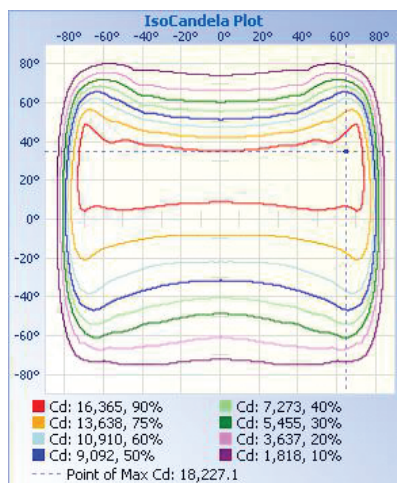

450W Flood / Area Light, 277-480V

NEW FL04 Series

Sleek, streamlined design with premium performance

LM80
Tested Chips

Polyester
Powder Coat Finish
Bronze Standard

Highest Grade
Polycarbonate Optics

Type III Standard
Type V Available

FL04-SF

Photocell

FLPC-HV

TECHNICAL DATA

LIGHT SPECIFICATIONS

Lumens	57,368 lm
Efficacy	129.19 lm/W
CCT	5000K
CRI	70
L70 Life	54,000
Warranty	10-year

APPROVALS AND LISTINGS

cUL	E482965
DLC Premium	PLLS5F779U45

ILLUMINANCE AT A DISTANCE

ISOCANDELA PLOT

ELECTRICAL

Wattage	450W
Voltage	277-480V
Power factor	0.90
THD	15%
Operating temp	-40 to 40°C

CONSTRUCTION

Housing	Aluminum alloy
Finish	Polyester powder coat
Colour	Bronze
IP rating	IP65
EPA rating	45° - 2.34 ft ² Horizontal - 1.4 ft ² Vertical - 3.2 ft ²
Weight	27.3 lbs
Carton qty	1

DIMENSIONS