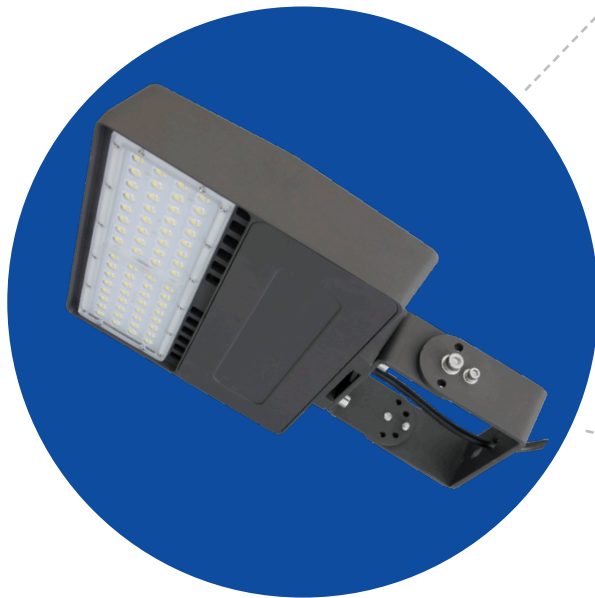

daymaker II

flood / area light series from CSCLED

100W

Easily interchangeable

Designed to fit any project need

Standard Trunnion Mount
Product #: FL03-100W

Optional Adjustable Slip Fit Mount
(Type A)
Product #: FL03-TA

Optional Round Pole Arm Mount
(Type B)
Product #: FL03-TB

Optional Square Pole Arm Mount
(Type C)
Product #: FL03-TC

Options:

Type III optics standard, Type II + V available

Photocell sensor available

Available in 4000K or 5000K
Also available in 347V - ask for details