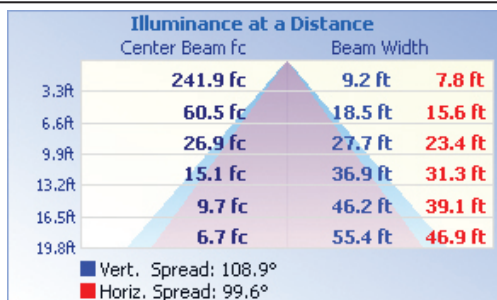

Heavy die-cast
aluminum body

TECHNICAL DATA

LIGHT SPECIFICATIONS

Lumens	11,056 lm
Efficacy	142.2 lm/W
CCT	4000K
CRI	80
Dimmable	0-10V
Warranty	10-year

APPROVALS AND LISTINGS

cUL	E482965
DLC Premium	PBCNGAHI

ILLUMINANCE AT A DISTANCE

ELECTRICAL

Wattage	80W
Voltage	277-480V
Power factor	0.90
THD	19.31%
Operating temp	-40° to 40°C

CONSTRUCTION

Housing	Aluminum / Polycarbonate
Colour	Bronze
IP rating	IP65
Weight	7.07 lbs
Carton qty	1