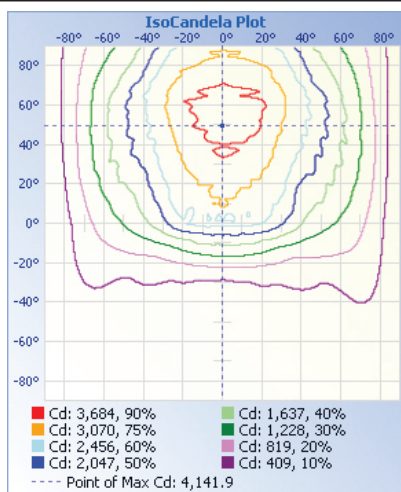

ISOCANDELA PLOT

Western Canada Warehouse: 121-1647 Broadway Street, Port Coquitlam, BC V3C 6P8 | ordersbc@csc-led.com