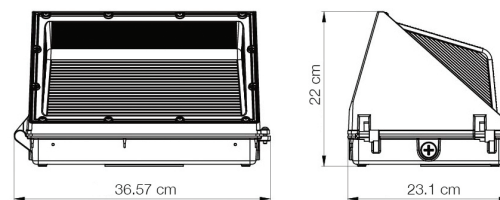

Heavy die-cast
aluminum body

TECHNICAL DATA

LIGHT SPECIFICATIONS

Lumens	11,056 lm
Efficacy	142.2 lm/W
CCT	4000K
CRI	80
Dimmable	0-10V
Warranty	10-year

APPROVALS AND LISTINGS

cUL	E482965
DLC Premium	PBCNGAHI

ILLUMINANCE AT A DISTANCE

ELECTRICAL

Wattage	80W
Voltage	277-480V
Power factor	0.90
THD	19.31%
Operating temp	-40° to 40°C

CONSTRUCTION

Housing	Aluminum / Polycarbonate
Colour	Bronze
IP rating	IP65
Weight	7.07 lbs
Carton qty	1

DIMENSIONS

ISOCANDELA PLOT

Western Canada Warehouse: 121-1647 Broadway Street, Port Coquitlam, BC V3C 6P8 | ordersbc@csc-led.com