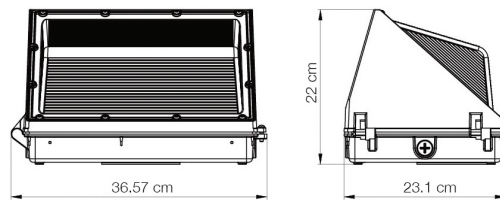

Heavy die-cast
aluminum body

TECHNICAL DATA

LIGHT SPECIFICATIONS

Lumens	5,587 lm
Efficacy	136.69 lm/W
CCT	4000K
CRI	83.7
Dimmable	0-10V
Warranty	10-year

APPROVALS AND LISTINGS

cUL	E482965
DLC Premium	PJJ2FJYQ

ILLUMINANCE AT A DISTANCE

ELECTRICAL

Wattage	40W
Voltage	277-480V
Power factor	0.89
THD	12.86%
Operating temp	-40° to 40°C

CONSTRUCTION

Housing	Aluminum / Polycarbonate
Colour	Bronze
IP rating	IP65
Weight	6.28 lbs
Carton qty	1

DIMENSIONS

ISOCANDELA PLOT

Western Canada Warehouse: 121-1647 Broadway Street, Port Coquitlam, BC V3C 6P8 | ordersbc@csc-led.com