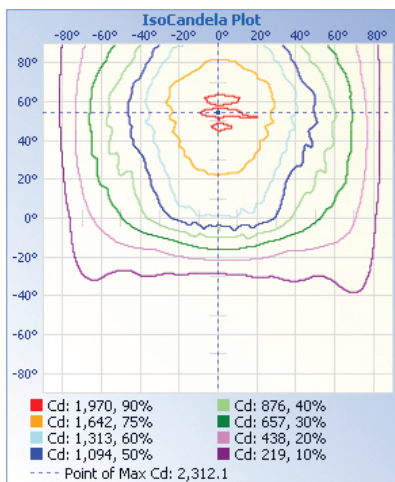

ISOCANDELA PLOT

Western Canada Warehouse: 121-1647 Broadway Street, Port Coquitlam, BC V3C 6P8 | ordersbc@csc-led.com