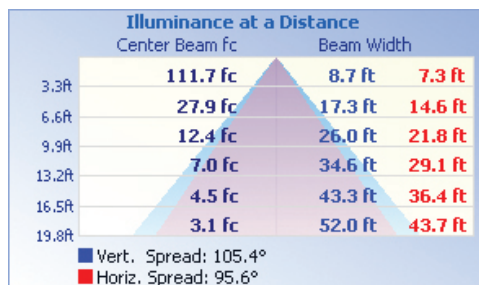

Heavy die-cast
aluminum body

TECHNICAL DATA

LIGHT SPECIFICATIONS

Lumens	5,587 lm
Efficacy	136.69 lm/W
CCT	4000K
CRI	83.7
Dimmable	0-10V
Warranty	10-year

APPROVALS AND LISTINGS

cUL	E482965
DLC Premium	PJJ2FJYQ

ILLUMINANCE AT A DISTANCE

ELECTRICAL

Wattage	40W
Voltage	277-480V
Power factor	0.89
THD	12.86%
Operating temp	-40° to 40°C

CONSTRUCTION

Housing	Aluminum / Polycarbonate
Colour	Bronze
IP rating	IP65
Weight	6.28 lbs
Carton qty	1