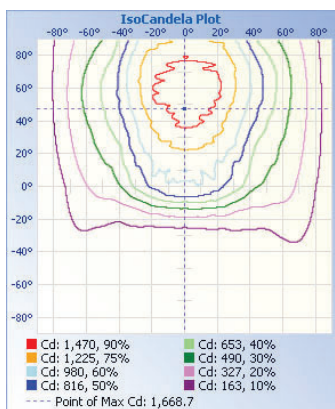

TECHNICAL DATA

LIGHT SPECIFICATIONS

Lumens	4,236
Efficacy	111.52 lm/W
CCT	4000K
CRI	83.9
Dimmable	Yes
Rated hours	50,000
Warranty	10-year

APPROVALS AND LISTINGS

cUL	E482965
DLC	PLJPM8NJV4RC

ILLUMINANCE AT A DISTANCE

	Center Beam Fc	Beam Width	
17.0ft	3.19 fc	48.7 ft	31.1 ft
34.0ft	0.80 fc	97.5 ft	62.2 ft
51.0ft	0.35 fc	146.2 ft	93.2 ft
68.0ft	0.20 fc	194.9 ft	124.3 ft
85.0ft	0.13 fc	243.7 ft	155.4 ft
102.0ft	0.09 fc	292.4 ft	186.5 ft

■ Vert. Spread: 110.2°
■ Horiz. Spread: 84.9°

ISOCANDELA PLOT