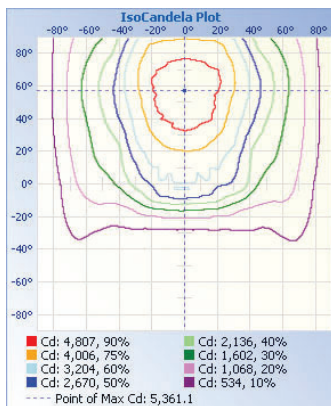

Prismatic glass
for optimal
diffusion

Die-cast
aluminum body

Purpose built
driver inside

Photocell
ready

Durable anodized
finish (Bronze)

TECHNICAL DATA

LIGHT SPECIFICATIONS

Lumens	13,725
Efficacy	123.65 lm/W
CCT	4000K
CRI	83.8
Dimmable	Yes
Rated hours	50,000
Warranty	10-year

APPROVALS AND LISTINGS

cUL	E482965
DLC	PL8MCUL0Z2FX

ILLUMINANCE AT A DISTANCE

ISOCANDELA PLOT

ELECTRICAL

Wattage	120W
Voltage	120-277V
Power factor	0.96
THD	12.28%
Operating temp	-40 to 40°C

CONSTRUCTION

Housing	Aluminum Borosilicate Glass
Finish	Multi-coat powder
Colour	Bronze
IP rating	IP65
Weight	13.38 lbs
Carton qty	1
Carton size	430 x 295 x 290 mm

DIMENSIONS