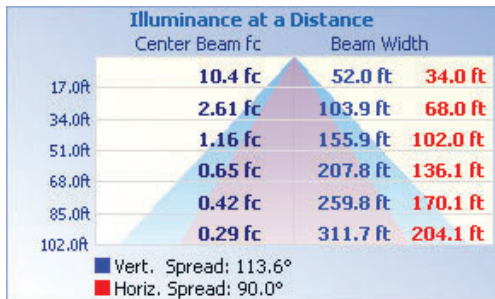

Prismatic glass
for optimal
diffusion

Die-cast
aluminum body

Purpose built
driver inside

Photocell
ready

Durable anodized
finish (Bronze)

TECHNICAL DATA

LIGHT SPECIFICATIONS

Lumens	13,725
Efficacy	123.65 lm/W
CCT	4000K
CRI	83.8
Dimmable	Yes
Rated hours	50,000
Warranty	10-year

APPROVALS AND LISTINGS

cUL	E482965
DLC	PL8MCUL0Z2FX

ILLUMINANCE AT A DISTANCE

ISOCANDELA PLOT

ELECTRICAL

Wattage	120W
Voltage	120-277V
Power factor	0.96
THD	12.28%
Operating temp	-40 to 40°C

CONSTRUCTION

Housing	Aluminum Borosilicate Glass
Finish	Multi-coat powder
Colour	Bronze
IP rating	IP65
Weight	13.38 lbs
Carton qty	1
Carton size	430 x 295 x 290 mm

DIMENSIONS