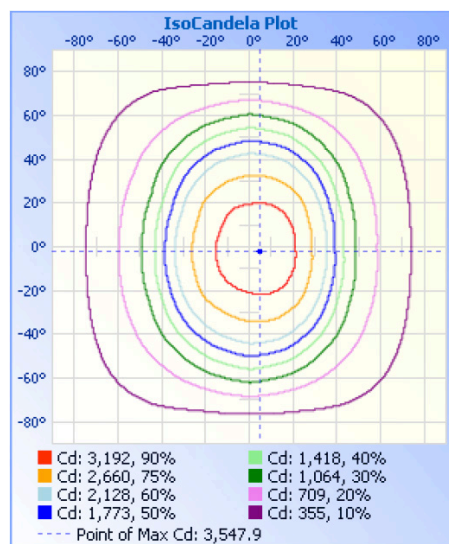

1/2" NPT Entry

Accessories (Ordered Separately): Microwave Motion Sensor (MS01-MW-HW-DC), Emergency LED Driver (BLD-YT08D)

MS01-MW-HW-DC

BLD-YT08D

TECHNICAL DATA

LIGHT SPECIFICATIONS

Lumens	7,800 lm
Efficacy	130 lm/W
CCT	3500K / 4000K / 5000K
CRI	84
Dimmable	0-10V
Life	50,000 hrs
Warranty	5-year

APPROVALS AND LISTINGS

ETL	5001780
DLC	S-ZA1MJ8, S-RHP140, S-HG5A9L

ISOCANDELA PLOT

ILLUMINANCE AT A DISTANCE

Center Beam Fc	Beam Width	
	Center Beam Fc	Beam Width
4.0ft	219.2 fc	9.1 ft 6.4 ft
8.0ft	54.8 fc	18.3 ft 12.9 ft
12.0ft	24.4 fc	27.4 ft 19.3 ft
16.0ft	13.7 fc	36.6 ft 25.8 ft
20.0ft	8.8 fc	45.7 ft 32.2 ft

■ Vert. Spread: 97.6°
■ Horiz. Spread: 77.7°

ELECTRICAL

Wattage	30W / 45W / 60W
Voltage	120-347V
Current	0.75A
Power Factor	0.96
THD	15.8%
Operating Temp	-40°C to 40°C

CONSTRUCTION

Housing	Polycarbonate
Finish	White/Grey
Length	4 ft
IP Rating	IP66