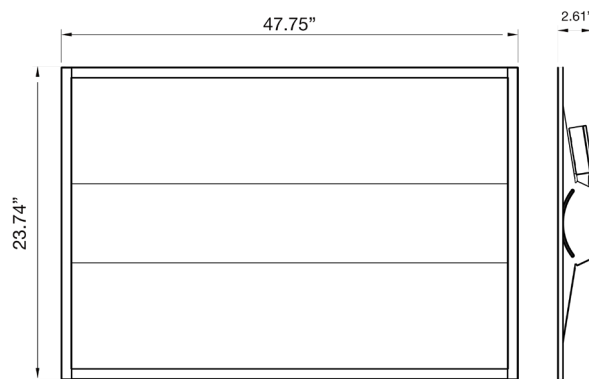

Volumetric Troffer

40W | 4000K | 2x4

Suitable for use in commercial lighting areas, such as offices, retail spaces, hallways, and hospitality areas

Damp Location Rated

TECHNICAL DATA

LIGHT SPECIFICATIONS

| | |
|----------|------------|
| Lumens | 5,115 lm |
| Efficacy | 128 lm/W |
| CCT | 4000K |
| CRI | 82.9 |
| L70 Life | 50,000 hrs |
| Dimmable | 0-10V |
| Warranty | 5-year |

APPROVALS AND LISTINGS

| | |
|-----|---------|
| cUL | E491106 |
|-----|---------|

DIMENSIONS

ELECTRICAL

| | |
|----------------|--------------|
| Wattage | 40W |
| Voltage | 100-347V |
| Power factor | 0.88 |
| THD | 17.4 % |
| Operating temp | -20° to 40°C |

CONSTRUCTION

| | |
|------------|----------|
| Housing | Steel |
| Finish | White |
| IP Rating | IP40 |
| Weight | 22.2 lbs |
| Carton qty | 12 |