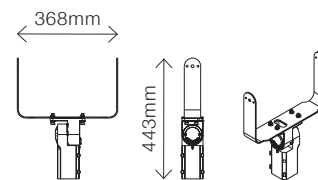

SPORTS STADIUM LIGHTS

 CSCLED

SPORTS STADIUM LIGHTS

DLC PREMIUM PERFORMANCE

400W / 500W

600W / 750W
Shown with optional Laser Pen

1000W / 1200W
Shown with optional Visor

PRODUCT #	WATTS	VOLTAGE	LUMENS	EPA	BEAM ANGLE	WEIGHT (lbs)	DIMENSIONS (Inches)
SP01-400W-50K	400W	100-277V	53,645 lm	1.49 ft ²	30° 40° 120°	31.24	Ø 14.17*15.74
SP01-500W-50K	500W	100-277V	65,683 lm	1.49 ft ²	30° 40° 120°	32.34	Ø 14.17*15.74
SP01-600W-50K	600W	100-277V	88,400 lm	2.5 ft ²	15°	60.72	Ø 18.11*20.59
SP01-750W-50K	750W	100-277V	10,4590 lm	2.5 ft ²	15°	62.70	Ø 18.11*20.59
SP01-1000W-50K	1000W	100-277V	13,5183 lm	3.14 ft ²	12° 30° 42° 60°	72.16	Ø 20.51*22.71
SP01-1200W-50K	1200W	100-277V	16,3612 lm	3.14 ft ²	12° 30° 42° 60°	77.44	Ø 20.51*22.71
SP01-400W-50K-HV	400W	200-480V	53,645 lm	1.49 ft ²	30° 40° 120°	31.24	Ø 14.17*15.74
SP01-500W-50K-HV	500W	200-480V	65,683 lm	1.49 ft ²	30° 40° 120°	32.34	Ø 14.17*15.74
SP01-600W-50K-HV	600W	200-480V	88,400 lm	2.5 ft ²	15°	60.72	Ø 18.11*19.09
SP01-750W-50K-HV	750W	200-480V	10,4590 lm	2.5 ft ²	15°	62.70	Ø 18.11*19.09
SP01-1000W-50K-HV	1000W	200-480V	13,5183 lm	3.14 ft ²	12° 30° 42° 60°	72.16	Ø 20.51*22.13
SP01-1200W-50K-HV	1200W	200-480V	16,3612 lm	3.14 ft ²	12° 30° 42° 60°	77.44	Ø 20.51*22.13

SPORTS STADIUM LIGHT ACCESSORIES

(additional cost)

Shown with
optional Visor
and Slipfit Mount

VISOR

SP01-VISOR-A for 400W and 500W

SP01-VISOR-B for 600W and 750W

SP01-VISOR-C for 1000W and 1200W

SLIPFIT MOUNT

SP01-SF-SM for 400W and 500W

SP01-SF-LG for 600W, 750W, 1000W and 1200W

SP01-SF-SM Diagram

SP01-SF-LG Diagram

Shown with
optional Laser Pen

LASER PEN

SP01-LP

Use the laser to project the point,
simulate the direction of the fixture's light projection,
and assist in installation of the lamp.