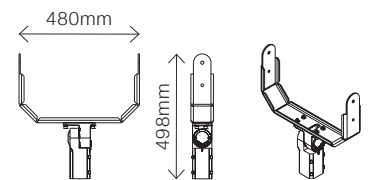

SPORTS STADIUM LIGHTS

 CSCLED

SPORTS STADIUM LIGHTS

DLC PREMIUM PERFORMANCE

400W / 500W

600W / 750W
Shown with optional Laser Pen

1000W / 1200W
Shown with optional Visor

PRODUCT #	WATTS	VOLTAGE	LUMENS	EPA	BEAM ANGLE	WEIGHT (lbs)	DIMENSIONS (Inches)
SP01-400W-50K	400W	100-277V	53,645 lm	1.49 ft ²	30° 40° 120°	31.24	Ø 14.17*15.74
SP01-500W-50K	500W	100-277V	65,683 lm	1.49 ft ²	30° 40° 120°	32.34	Ø 14.17*15.74
SP01-600W-50K	600W	100-277V	88,400 lm	2.5 ft ²	15°	60.72	Ø 18.11*20.59
SP01-750W-50K	750W	100-277V	10,4590 lm	2.5 ft ²	15°	62.70	Ø 18.11*20.59
SP01-1000W-50K	1000W	100-277V	13,5183 lm	3.14 ft ²	12° 30° 42° 60°	72.16	Ø 20.51*22.71
SP01-1200W-50K	1200W	100-277V	16,3612 lm	3.14 ft ²	12° 30° 42° 60°	77.44	Ø 20.51*22.71
SP01-400W-50K-HV	400W	200-480V	53,645 lm	1.49 ft ²	30° 40° 120°	31.24	Ø 14.17*15.74
SP01-500W-50K-HV	500W	200-480V	65,683 lm	1.49 ft ²	30° 40° 120°	32.34	Ø 14.17*15.74
SP01-600W-50K-HV	600W	200-480V	88,400 lm	2.5 ft ²	15°	60.72	Ø 18.11*19.09
SP01-750W-50K-HV	750W	200-480V	10,4590 lm	2.5 ft ²	15°	62.70	Ø 18.11*19.09
SP01-1000W-50K-HV	1000W	200-480V	13,5183 lm	3.14 ft ²	12° 30° 42° 60°	72.16	Ø 20.51*22.13
SP01-1200W-50K-HV	1200W	200-480V	16,3612 lm	3.14 ft ²	12° 30° 42° 60°	77.44	Ø 20.51*22.13

SPORTS STADIUM LIGHT ACCESSORIES

(additional cost)

Shown with
optional Visor
and Slipfit Mount

VISOR

SP01-VISOR-A for 400W and 500W

SP01-VISOR-B for 600W and 750W

SP01-VISOR-C for 1000W and 1200W

SLIPFIT MOUNT

SP01-SF-SM for 400W and 500W

SP01-SF-LG for 600W, 750W, 1000W and 1200W

SP01-SF-SM Diagram

SP01-SF-LG Diagram

Shown with
optional Laser Pen

LASER PEN

SP01-LP

Use the laser to project the point,
simulate the direction of the fixture's light projection,
and assist in installation of the lamp.