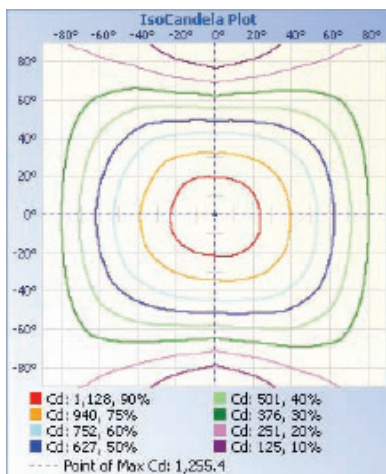

ST4-CONN

STVT-8W-EBU

TECHNICAL DATA

LIGHT SPECIFICATIONS

Lumens	4,192 lm
Efficacy	132.22 lm/W
CCT	3500K/4000K/5000K
CRI	84
Dimmable	0-10V
L70 Life	50,000 hrs
Warranty	5-year

APPROVALS AND LISTINGS

cETL	5001780
------	---------

ILLUMINANCE AT A DISTANCE

ISOCANDELA PLOT

ELECTRICAL

Wattage	32W
Voltage	120-347V
Power Factor	>0.95
THD	<15%
Operating Temp	-20 to 50°C

CONSTRUCTION

Housing	Plastic
Finish	White
IP Rating	IP65
Product Dimensions	1131 x 66.5 x 68.5 mm
Product Weight	3.96 lbs
Carton Qty	6