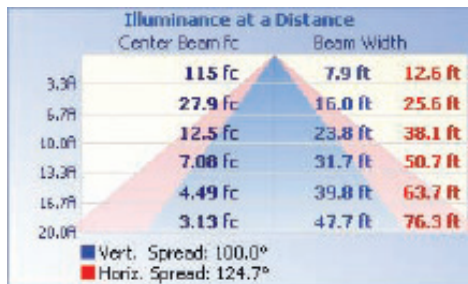

ST4-CONN

STVT-8W-EBU

TECHNICAL DATA

LIGHT SPECIFICATIONS

Lumens	4,192 lm
Efficacy	132.22 lm/W
CCT	3500K/4000K/5000K
CRI	84
Dimmable	0-10V
L70 Life	50,000 hrs
Warranty	5-year

APPROVALS AND LISTINGS

cETL	5001780
------	---------

ILLUMINANCE AT A DISTANCE

ISOCANDELA PLOT

ELECTRICAL

Wattage	32W
Voltage	120-347V
Power Factor	>0.95
THD	<15%
Operating Temp	-20 to 50°C

CONSTRUCTION

Housing	Plastic
Finish	White
IP Rating	IP65
Product Dimensions	1131 x 66.5 x 68.5 mm
Product Weight	3.96 lbs
Carton Qty	6