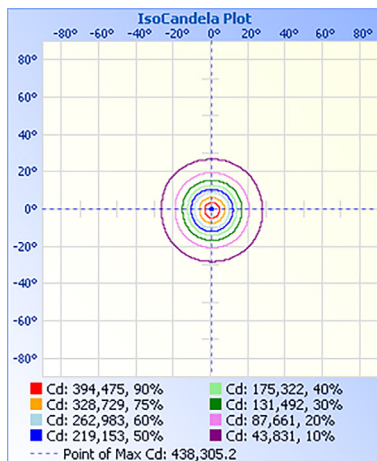

Lumens	148,772 lm
Efficacy	143.22 lm/W
CCT	5000K
CRI	73
Beam Angle	20°
Dimmable	0-10V
L70 Life	50,000 hrs
Warranty	5 year

APPROVALS AND LISTINGS

cUL	E482965
DLC	PLZKNHW3R0R8

ILLUMINANCE AT A DISTANCE

ISOCANDELA PLOT

ELECTRICAL

Wattage	1000W
Voltage	120-347V
Power Factor	>0.9
THD	<15%
Operating Temp	-40 to 45°C

CONSTRUCTION

Housing	Aluminum
Lens	Polycarbonate
Finish	Black
EPA	1.49 ft ²
IP Rating	IP65
Product Dimensions	482 x 577 x 571 mm
Product Weight	32.1 kgs
Carton Qty	1
Carton Dimensions	680 x 630 x 585 mm