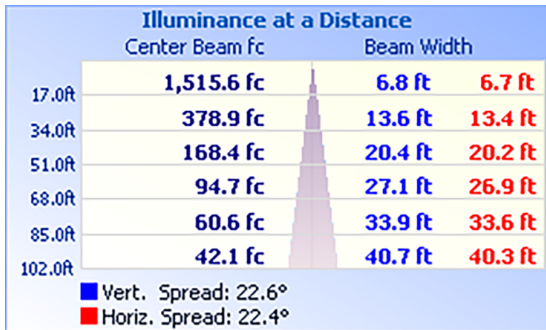

Lumens	148,772 lm
Efficacy	143.22 lm/W
CCT	5000K
CRI	73
Beam Angle	20°
Dimmable	0-10V
L70 Life	50,000 hrs
Warranty	5 year

APPROVALS AND LISTINGS

cUL	E482965
DLC	PLZKNHW3R0R8

ILLUMINANCE AT A DISTANCE

ISOCANDELA PLOT

ELECTRICAL

Wattage	1000W
Voltage	120-347V
Power Factor	>0.9
THD	<15%
Operating Temp	-40 to 45°C

CONSTRUCTION

Housing	Aluminum
Lens	Polycarbonate
Finish	Black
EPA	1.49 ft ²
IP Rating	IP65
Product Dimensions	482 x 577 x 571 mm
Product Weight	32.1 kgs
Carton Qty	1
Carton Dimensions	680 x 630 x 585 mm