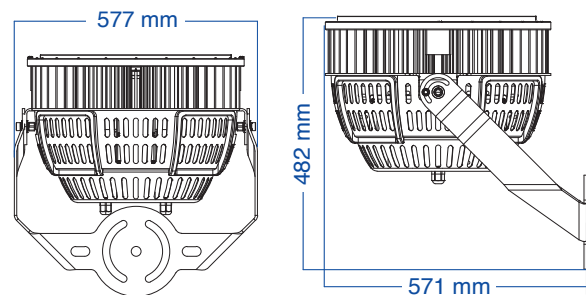

Lumens	148,772 lm
Efficacy	143.22 lm/W
CCT	5000K
CRI	73
Beam Angle	20°
Dimmable	0-10V
L70 Life	50,000 hrs
Warranty	5 year

APPROVALS AND LISTINGS

cUL	E482965
DLC	PLZKNHW3R0R8

ILLUMINANCE AT A DISTANCE

ISOCANDELA PLOT

ELECTRICAL

Wattage	1000W
Voltage	120-347V
Power Factor	>0.9
THD	<15%
Operating Temp	-40 to 45°C

CONSTRUCTION

Housing	Aluminum
Lens	Polycarbonate
Finish	Black
EPA	1.49 ft ²
IP Rating	IP65
Product Dimensions	482 x 577 x 571 mm
Product Weight	32.1 kgs
Carton Qty	1
Carton Dimensions	680 x 630 x 585 mm

ACCESSORIES (SOLD SEPARATELY)

Visor	SP01-VISOR-C
Laser Pen	SP01-LP
40° Optics	SP01B-1000W-40D
Slip Fitter	SP01-SF-XLG

DIMENSIONS

Western Canada Warehouse: 121-1647 Broadway Street, Port Coquitlam, BC V3C 6P8 | ordersbc@csc-led.com