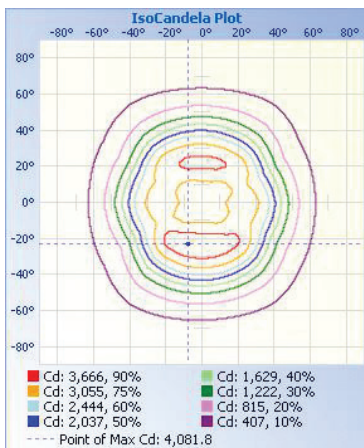

TECHNICAL DATA

LIGHT SPECIFICATIONS

Lumens	4,080 lm @ 3000K
Efficacy	123 lm/W
CCT	3000K / 4000K / 5000K
CRI	80
Distribution	90°
L70 Life	50,000 hours
Warranty	10-year

APPROVALS AND LISTINGS

cUL	E482965
DLC Premium	PL94OYTFWVE0

ISOCANDELA PLOT

*Plotted at 3000K

ILLUMINANCE AT A DISTANCE

Center Beam Fc	Beam Width	
	Center Beam Fc	Beam Width
17.0ft	10.4 fc	29.6 ft 22.5 ft
34.0ft	2.59 fc	59.1 ft 45.0 ft
51.0ft	1.15 fc	88.7 ft 67.5 ft
68.0ft	0.65 fc	118.3 ft 90.0 ft
85.0ft	0.41 fc	147.8 ft 112.5 ft
102.0ft	0.29 fc	177.4 ft 135.0 ft

■ Vert. Spread: 82.0°
■ Horiz. Spread: 67.0°

ELECTRICAL

Wattage	35W
Voltage	120-277V
Power Factor	0.9
THD	15%
Operating temp	-40 to 60°C

CONSTRUCTION

Housing	Aluminum alloy
Finish	Polyester powder-coat
Colour	Bronze
IP rating	IP65
Weight	14.33 lbs
Carton qty	1