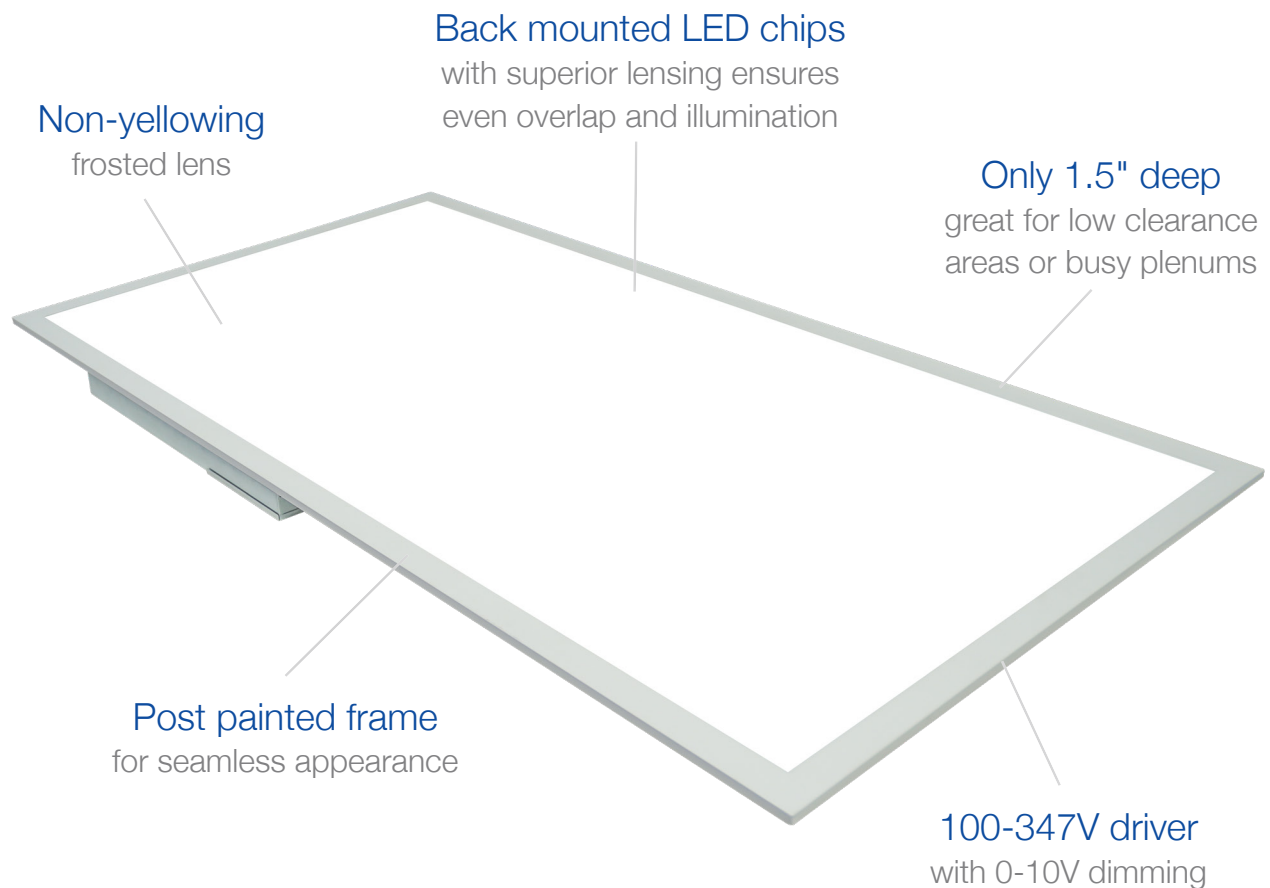

# Backlit Panel Light

40W | 4000K | 2x4

Ideal for offices, gymnasiums, schools, hospitals, and more.

Optional Surface Mount Kits and Cable Kits available (sold separately)

### DIMENSIONS