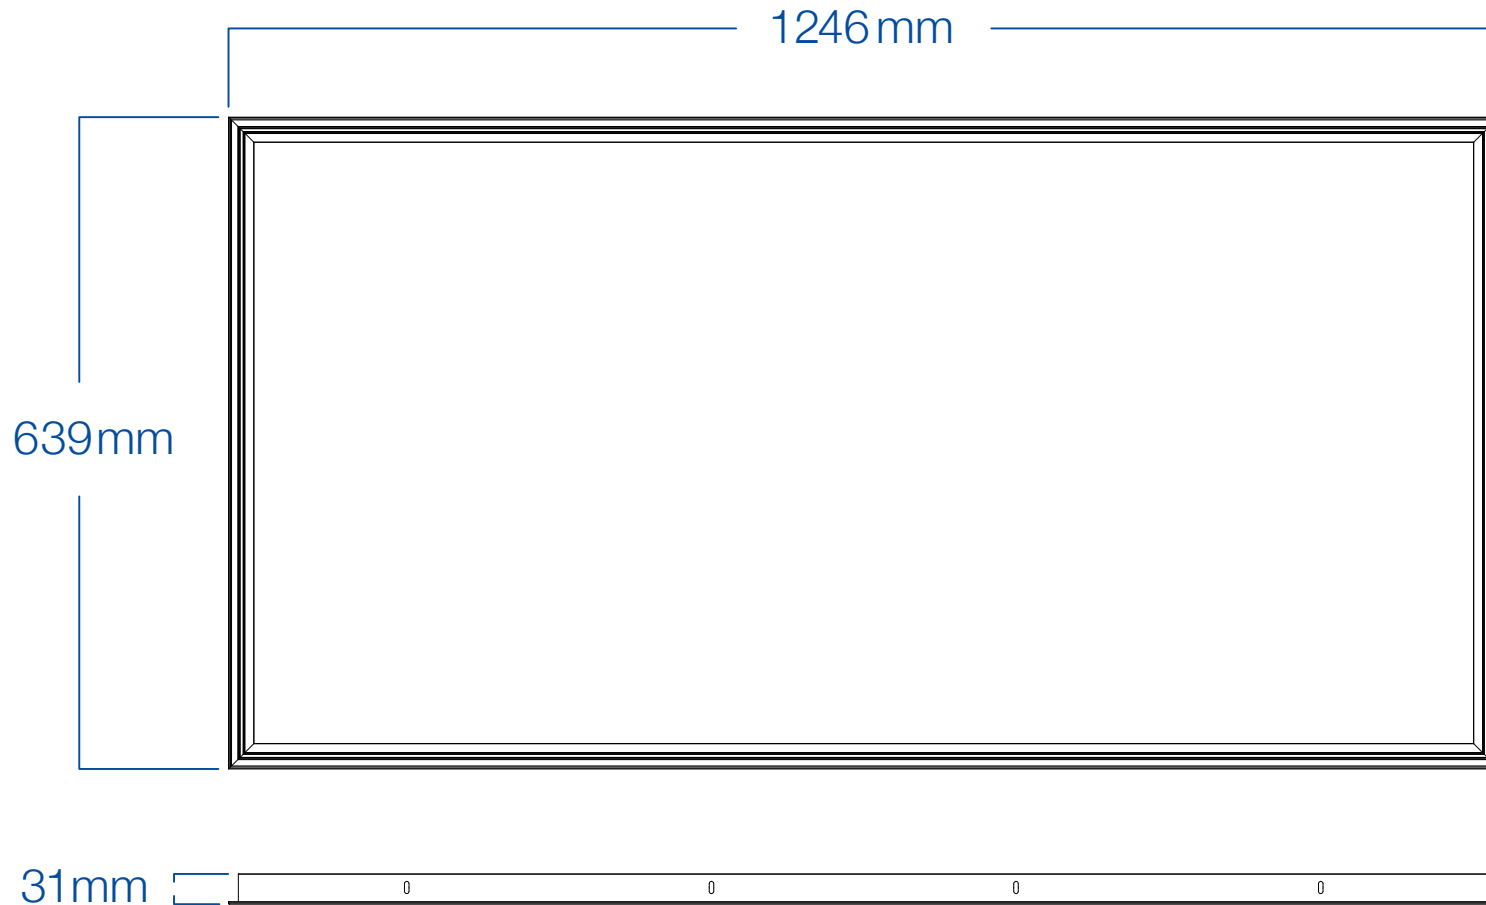

ORDER CODE: PLB24-RFK

Drywall Frame
for 2'x4' PLB Backlit Panels

www.csc-led.com