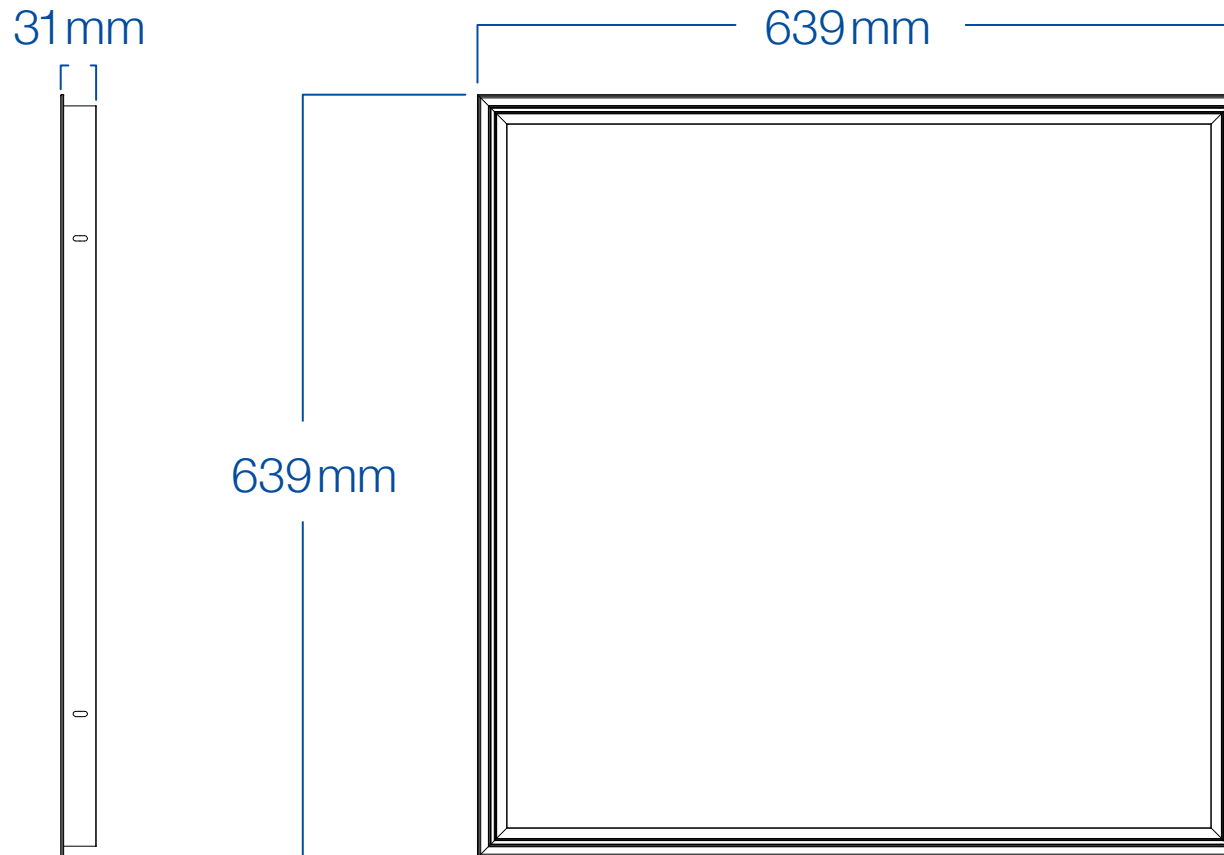

ORDER CODE: PLB22-RFK

Drywall Frame  
for 2'x2' PLB Backlit Panels

[www.csc-led.com](http://www.csc-led.com)