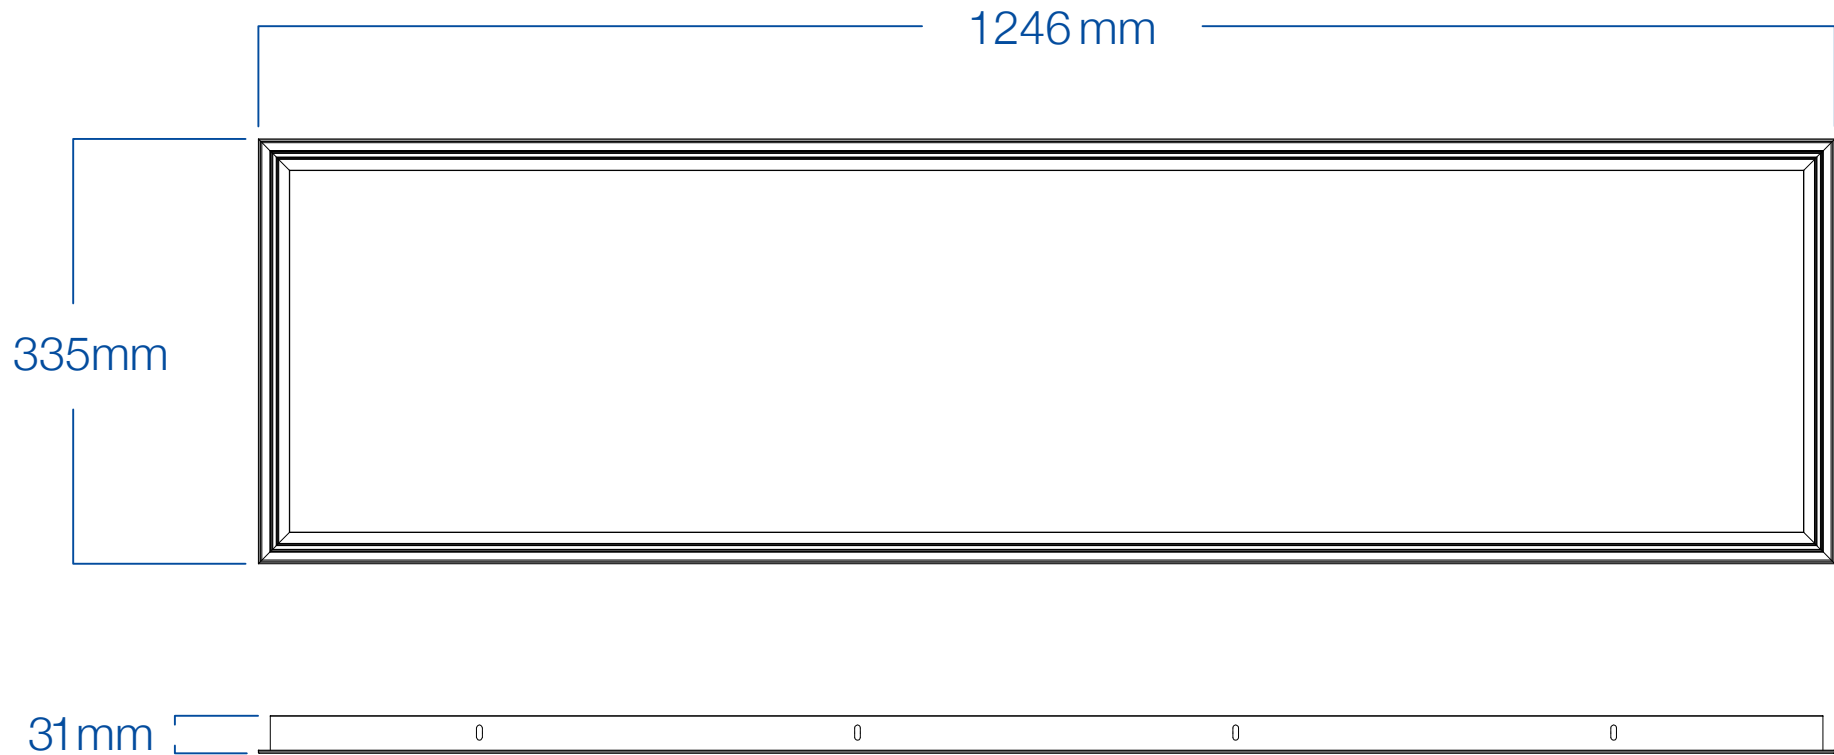

ORDER CODE: PLB14-RFK

Drywall Frame
for 1'x4' PLB Backlit Panels

www.csc-led.com