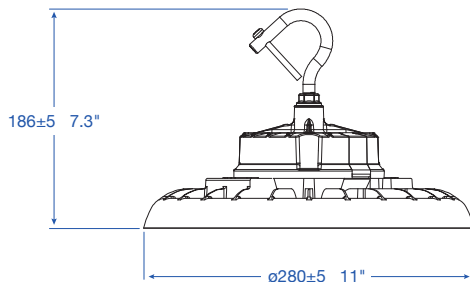

*Shown at 150W and 3000K

APPROVALS & LISTINGS

cUL	E482965
DLC	S-5XS86Z

DIMENSIONAL DRAWING

ILLUMINANCE AT A DISTANCE

Center Beam fc	Illuminance at a Distance	
	Center Beam fc	Beam Width
17.0ft	34.0 fc	33.3 ft 34.4 ft
34.0ft	8.5 fc	66.6 ft 68.7 ft
51.0ft	3.8 fc	99.9 ft 103.1 ft
68.0ft	2.1 fc	133.2 ft 137.4 ft
85.0ft	1.4 fc	166.4 ft 171.8 ft
102.0ft	0.9 fc	199.7 ft 206.1 ft

CONSTRUCTION

Cord Whip	6'
Housing	Die-Cast Aluminum
Lens	Polycarbonate
Finish	Powder Coated
Finish Colour	White
IP Rating	IP65

DIMENSIONS AND WEIGHTS

Fixture Weight	4.85 lbs
Fixture Dimensions	11 x 11 x 7.3 in
Carton Qty	1
Carton Weight	5.95 lbs
Carton Dimensions	11.8 x 11.8 x 4.9 in