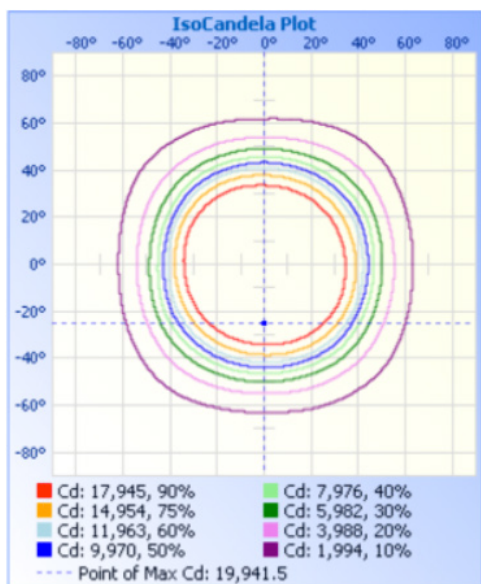

Newly Designed,
Shatterproof
Polycarbonate Optics
meet/exceed DLC 5.1
glare standards

Polyester Powder
Coat Finish
(Black)

TECHNICAL DATA

LIGHT SPECIFICATIONS

Lumens	40,684 lm
Efficacy	137 lm/W
CCT	5000K
CRI	85
Beam Angle	90°
Dimmable	0-10V
L70 Life	50,000 hrs
Warranty	5-year

APPROVALS AND LISTINGS

cUL	E482965
DLC Premium	S-U8JZJV

ISOCANDELA PLOT

ILLUMINANCE AT A DISTANCE

	Center Beam fc	Beam Width	
17.0ft	67.4 fc	32.4 ft	25.4 ft
34.0ft	16.8 fc	64.8 ft	50.8 ft
51.0ft	7.48 fc	97.2 ft	76.2 ft
68.0ft	4.21 fc	129.6 ft	101.6 ft
85.0ft	2.69 fc	162.0 ft	127.0 ft
102.0ft	1.87 fc	194.4 ft	152.4 ft

■ Vert. Spread: 87.2°
■ Horiz. Spread: 73.5°

ELECTRICAL

Wattage	300W
Voltage	120-277V
Surge Protection	4kV
Auxiliary Output	12V
Power Factor	0.9
THD	15%
Operating Temp	-30 to 50°C

CONSTRUCTION

Housing	Die-Cast Aluminum
Lens	Polycarbonate
Finish	Powder coated
Finish Colour	Black
IP Rating	IP65
Net Weight	6.6 kg
Gross Weight	8.0 kg
Carton Qty	1
Carton Dimensions	510 x 510 x 230 mm