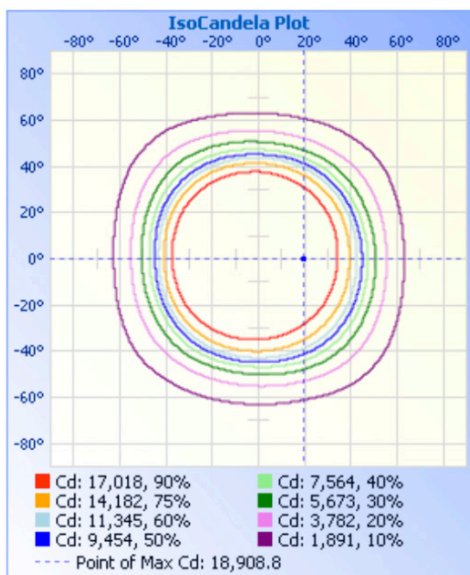

Newly Designed,
Shatterproof
Polycarbonate Optics
meet/exceed DLC 5.1
glare standards

Polyester Powder
Coat Finish
(Black)

TECHNICAL DATA

LIGHT SPECIFICATIONS

Lumens	40,544 lm
Efficacy	135 lm/W
CCT	5000K
CRI	84
Beam Angle	90°
Dimmable	0-10V
L70 Life	50,000 hrs
Warranty	5-year

APPROVALS AND LISTINGS

cUL	E482965
DLC Premium	S-52ELB6

ISOCANDELA PLOT

ILLUMINANCE AT A DISTANCE

Distance	Center Beam fc	Beam Width
17.0ft	65.0 fc	29.7 ft 33.8 ft
34.0ft	16.3 fc	59.4 ft 67.6 ft
51.0ft	7.23 fc	89.2 ft 101.5 ft
68.0ft	4.07 fc	118.9 ft 135.3 ft
85.0ft	2.60 fc	148.6 ft 169.1 ft
102.0ft	1.81 fc	178.3 ft 202.9 ft

■ Vert. Spread: 82.3°
■ Horiz. Spread: 89.7°

ELECTRICAL

Wattage	300W
Voltage	277-480V
Surge Protection	4kV
Auxiliary Output	12V
Power Factor	0.9
THD	15%
Operating Temp	-30 to 50°C

CONSTRUCTION

Housing	Die-Cast Aluminum
Lens	Polycarbonate
Finish	Powder coated
Finish Colour	Black
IP Rating	IP65
Net Weight	6.9 kg
Gross Weight	8.3 kg
Carton Qty	1
Carton Dimensions	510 x 510 x 230 mm