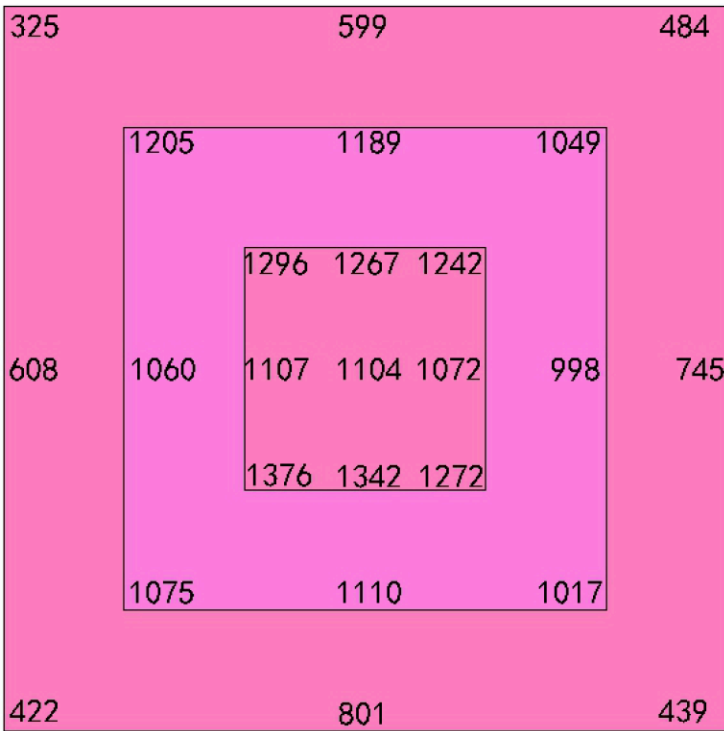

### CONSTRUCTION

Housing	Extruded Aluminum
Finish	Powder Coat
Finish Colour	Dark grey
IP Rating	IP65
Net Weight	11.5 kg
Gross Weight	14.5 kg
Carton Qty	1
Carton Dimensions	1200 x 670.8 x 140 mm

### DIMENSIONS

480W 6"/152mm Height

480W 12"/305mm Height

480W 18"/457mm Height

480W 24"/609mm Height

HEAD OFFICE: 8 - 540 Jamieson Pkwy, Cambridge, ON, N3C 0G5 | [orders@csc-led.com](mailto:orders@csc-led.com) | (519) 880 - 9833