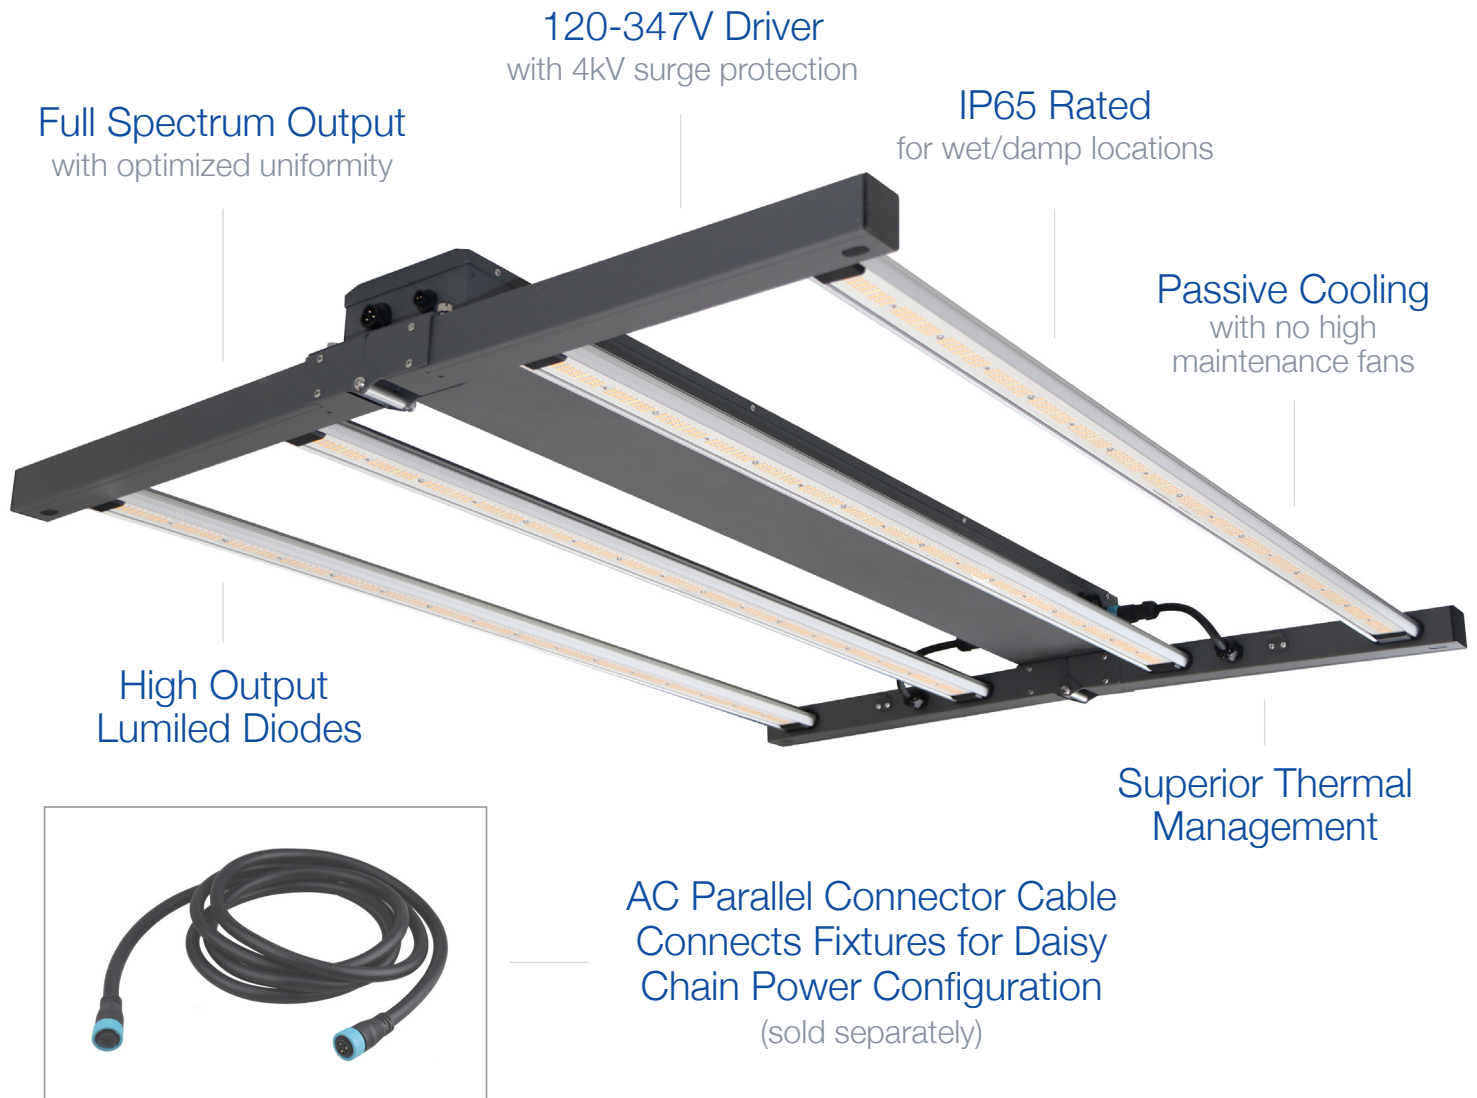

# GL01 Grow Light

480W | Full Spectrum | 1163  $\mu\text{mol/s}$  | 120-347V

Perfect for green house applications, cannabis and crop cultivation, vertical farming, and all other high performance, full spectrum grow light applications

\* A maximum of 3 fixtures can be used in parallel

### LIGHT SPECIFICATIONS

PAR	1,163 $\mu\text{mol/s}$
Efficacy	2.4 $\mu\text{mol/J}$
CCT	Full Spectrum
CRI	>80
Beam Angle	120°
Dimmable	0-10V
L70 Life	>54,000 hrs
Warranty	5-year