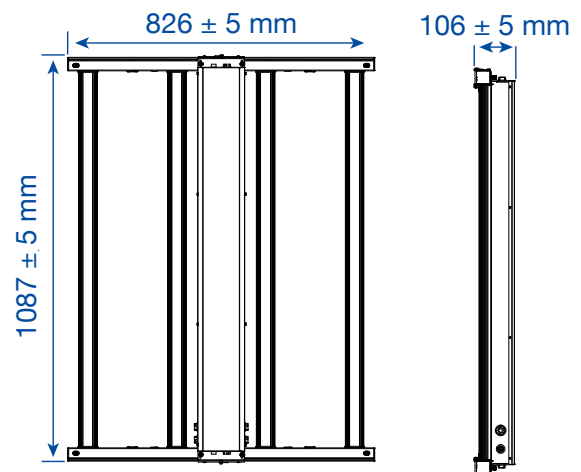

### CONSTRUCTION

Housing	Extruded Aluminum
Finish	Powder Coat
Finish Colour	Dark grey
IP Rating	IP65
Net Weight	11.5 kg
Gross Weight	14.5 kg
Carton Qty	1
Carton Dimensions	1200 x 670.8 x 140 mm

### DIMENSIONS

480W 6"/152mm Height

480W 12"/305mm Height

480W 18"/457mm Height

480W 24"/609mm Height

HEAD OFFICE: 8 - 540 Jamieson Pkwy, Cambridge, ON, N3C 0G5 | [orders@csc-led.com](mailto:orders@csc-led.com) | (519) 880 - 9833