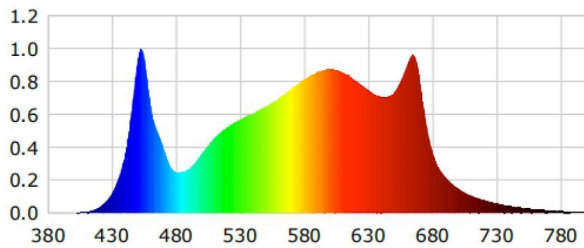

TECHNICAL DATA

LIGHT SPECIFICATIONS

PAR	1,163 $\mu\text{mol/s}$
Efficacy	2.4 $\mu\text{mol/J}$
CCT	Full Spectrum
CRI	>80
Beam Angle	120°
Dimmable	0-10V
L70 Life	>54,000 hrs
Warranty	5-year

APPROVALS AND LISTINGS

cETL	5001854
DLC	H-0002550

SPECTRAL GRAPH