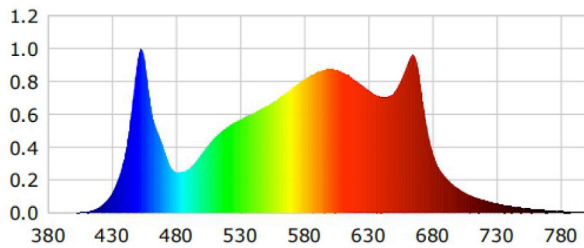

GL01 Grow Light

480W | Full Spectrum | 1163 $\mu\text{mol/s}$ | 120-347V

Perfect for green house applications, cannabis and crop cultivation, vertical farming, and all other high performance, full spectrum grow light applications

* A maximum of 3 fixtures can be used in parallel

TECHNICAL DATA

LIGHT SPECIFICATIONS

PAR	1,163 $\mu\text{mol/s}$
Efficacy	2.4 $\mu\text{mol/J}$
CCT	Full Spectrum
CRI	>80
Beam Angle	120°
Dimmable	0-10V
L70 Life	>54,000 hrs
Warranty	5-year

APPROVALS AND LISTINGS

cETL	5001854
DLC	H-0002550

SPECTRAL GRAPH

PHOTOMETRIC PARAMETERS

Photosynthetic Efficacy	2.4 $\mu\text{mol/s}$
Energy Efficiency Class	A++ (EU 874-2012)
PPF	1206.811 $\mu\text{mol/s}$
PF2	464 $\mu\text{mol/s}$ (500~600nm)
PFfr	33 $\mu\text{mol/s}$ (700~800nm)
PPE	2.539 $\mu\text{mol/s}$
PF	1242.624 $\mu\text{mol/s}$
Radiant Power	263
R/B	2

ELECTRICAL

Wattage	480W
Voltage	120-347V
Surge Protection	4kV
Auxiliary Output	12V
Power Factor	0.97
THD	8.1%
Operating Temp	-40 to 50°C

CONSTRUCTION

Housing	Extruded Aluminum
Finish	Powder Coat
Finish Colour	Dark grey
IP Rating	IP65
Net Weight	11.5 kg
Gross Weight	14.5 kg
Carton Qty	1
Carton Dimensions	1200 x 670.8 x 140 mm