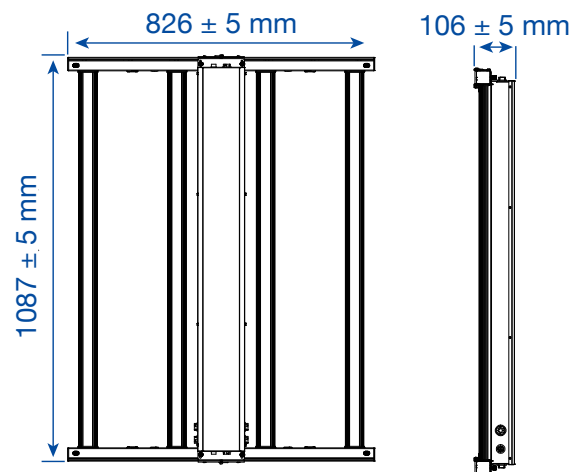

ELECTRICAL

Wattage	480W
Voltage	120-347V
Surge Protection	4kV
Auxiliary Output	12V
Power Factor	0.97
THD	8.1%
Operating Temp	-40 to 50°C

CONSTRUCTION

Housing	Extruded Aluminum
Finish	Powder Coat
Finish Colour	Dark grey
IP Rating	IP65
Net Weight	11.5 kg
Gross Weight	14.5 kg
Carton Qty	1
Carton Dimensions	1200 x 670.8 x 140 mm

ACCESSORIES (SOLD SEPARATELY)

AC Parallel Connector Cable	GL01-PCC-KIT
-----------------------------	--------------

DIMENSIONS

480W 6"/152mm Height

480W 12"/305mm Height

480W 18"/457mm Height

480W 24"/609mm Height