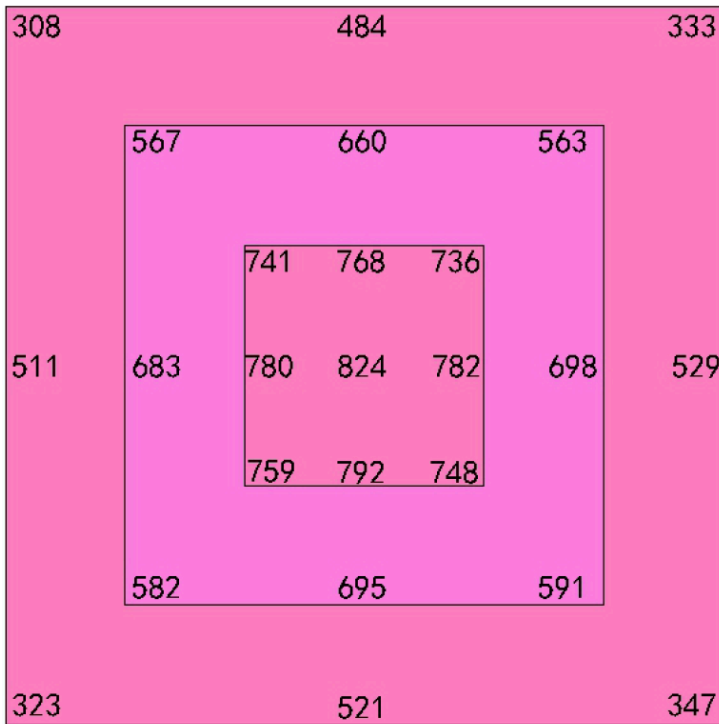

ACCESSORIES (SOLD SEPARATELY)

AC Parallel Connector Cable	GL01-PCC-KIT
-----------------------------	--------------

DIMENSIONS

480W 6"/152mm Height

480W 12"/305mm Height

480W 18"/457mm Height

480W 24"/609mm Height