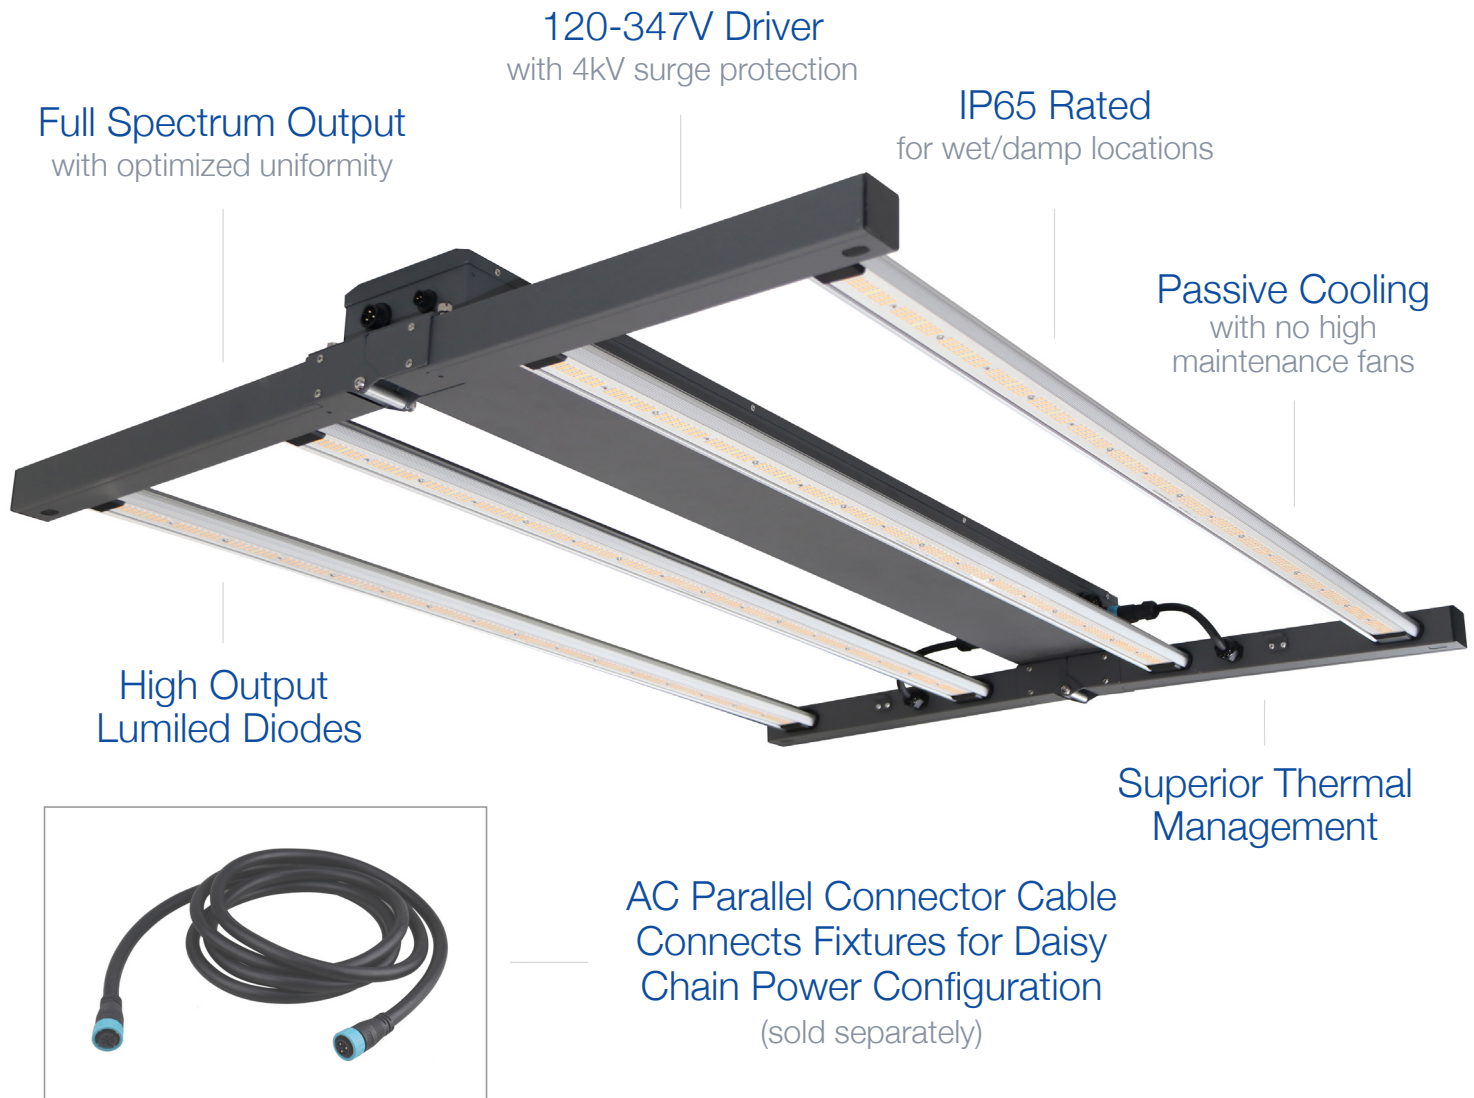

GL01 Grow Light

480W | Full Spectrum | 1163 $\mu\text{mol/s}$ | 120-347V

Perfect for green house applications, cannabis and crop cultivation, vertical farming, and all other high performance, full spectrum grow light applications

* A maximum of 3 fixtures can be used in parallel

TECHNICAL DATA

LIGHT SPECIFICATIONS

PAR	1,163 $\mu\text{mol/s}$
Efficacy	2.4 $\mu\text{mol/J}$
CCT	Full Spectrum
CRI	>80
Beam Angle	120°
Dimmable	0-10V
L70 Life	>54,000 hrs
Warranty	5-year

ELECTRICAL

Wattage	480W
Voltage	120-347V
Surge Protection	4kV
Auxiliary Output	12V
Power Factor	0.97
THD	8.1%
Operating Temp	-40 to 50°C

CONSTRUCTION

Housing	Extruded Aluminum
Finish	Powder Coat
Finish Colour	Dark grey
IP Rating	IP65
Net Weight	11.5 kg
Gross Weight	14.5 kg
Carton Qty	1
Carton Dimensions	1200 x 670.8 x 140 mm

ACCESSORIES (SOLD SEPARATELY)

AC Parallel Connector Cable	GL01-PCC-KIT
-----------------------------	--------------

DIMENSIONS

480W 6"/152mm Height

480W 12"/305mm Height

480W 18"/457mm Height

480W 24"/609mm Height