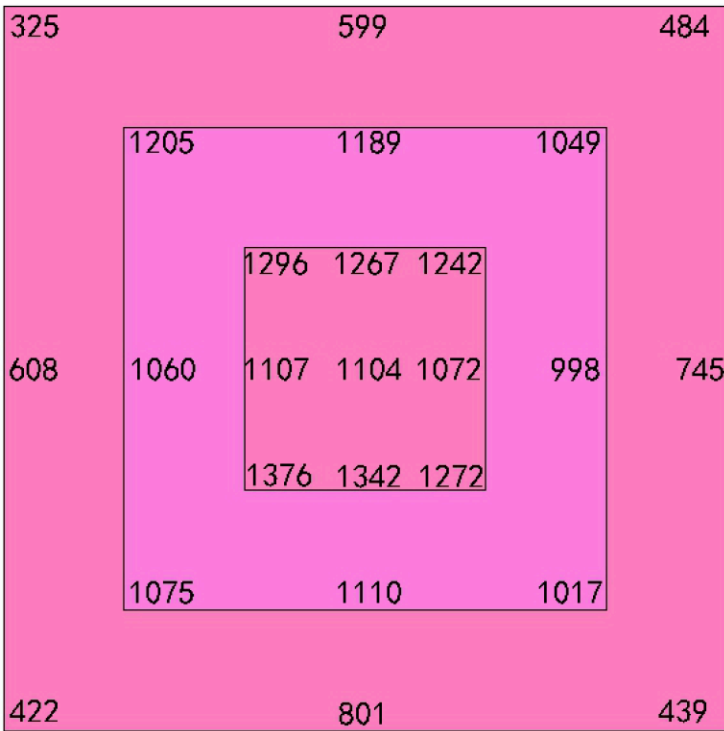

480W 6"/152mm Height