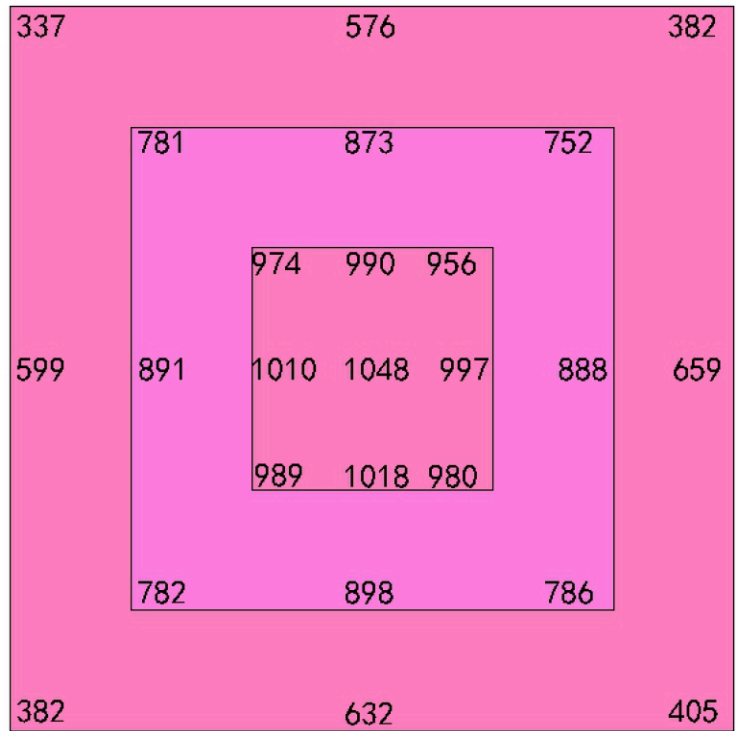

ACCESSORIES (SOLD SEPARATELY)

AC Parallel Connector Cable	GL01-PCC-KIT
-----------------------------	--------------

DIMENSIONS

480W 6"/152mm Height

480W 12"/305mm Height

480W 18"/457mm Height

480W 24"/609mm Height