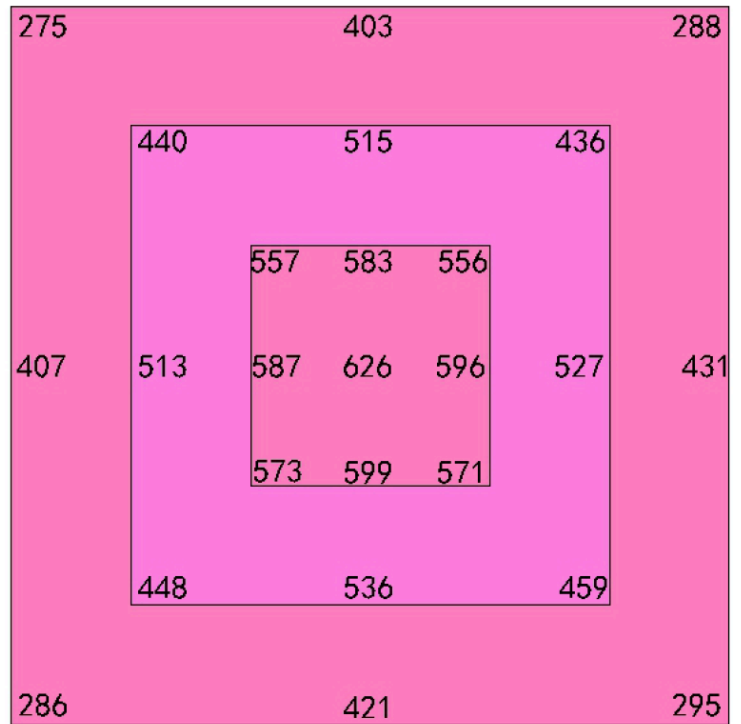

ACCESSORIES (SOLD SEPARATELY)

AC Parallel Connector Cable	GL01-PCC-KIT
-----------------------------	--------------

DIMENSIONS

480W 6"/152mm Height

480W 12"/305mm Height

480W 18"/457mm Height

480W 24"/609mm Height