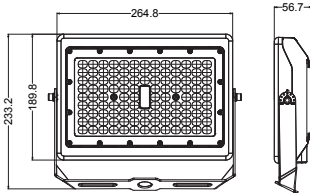

Complete With Yoke Mount
Knuckle mount sold separately

Optional Accessories:
Knuckle Mount (FLM-KNL)
Slip Fit (FLM-SF)

Suggested Substitutions:
FLM-70W-3CCT-UD

TECHNICAL DATA

LIGHT SPECIFICATIONS

Lumens	11,320 lm
Efficacy	125 lm/W @ 3000K
CCT	3000K / 4000K / 5000K
CRI	80
Dimmable	0-10V
L70 Life	50,000 hrs
Warranty	10-year

APPROVALS AND LISTINGS

cUL	E482965
DLC	PLQEE9L9QMHN

DIMENSIONS

Yoke Mount (Standard)

Knuckle Mount (Sold Separately)

Slip Fit (Sold Separately)

ELECTRICAL

Wattage	90W (Adjustable 70-100%)
Voltage	120-347V
Power Factor	0.9
THD	15%
Operating Temp	-40 to 50°C

CONSTRUCTION

Housing	Die-Cast Aluminum
Finish	Bronze
IP Rating	IP65
Carton Weight	15.5 kg
Carton Qty	5
Carton Dimensions	394 x 338 x 362 mm

ACCESSORIES (SOLD SEPARATELY)

Knuckle Mount	FLM-KNL
Slip Fit	FLM-SF

ISOCANDELA

ILLUMINANCE AT A DISTANCE

Center Beam fc	Beam Width
17.0ft	15.9 fc 32.4 ft 51.9 ft
34.0ft	3.99 fc 64.7 ft 103.8 ft
51.0ft	1.77 fc 97.1 ft 155.6 ft
68.0ft	1.00 fc 129.5 ft 207.5 ft
85.0ft	0.64 fc 161.9 ft 259.4 ft
102.0ft	0.44 fc 194.2 ft 311.3 ft