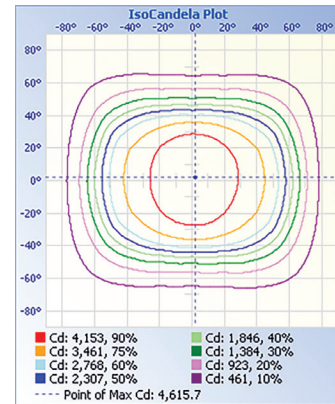

Complete With Yoke Mount
Knuckle mount sold separately

Optional Accessories:
Knuckle Mount (FLM-KNL)
Slip Fit (FLM-SF)

Suggested Substitutions:
FLM-70W-3CCT-UD

TECHNICAL DATA

LIGHT SPECIFICATIONS

Lumens	11,320 lm
Efficacy	125 lm/W @ 3000K
CCT	3000K / 4000K / 5000K
CRI	80
Dimmable	0-10V
L70 Life	50,000 hrs
Warranty	10-year

APPROVALS AND LISTINGS

cUL	E482965
DLC	PLQEE9L9QMHN

DIMENSIONS

Yoke Mount (Standard)

Knuckle Mount (Sold Separately)

Slip Fit (Sold Separately)

ELECTRICAL

Wattage	90W (Adjustable 70-100%)
Voltage	120-347V
Power Factor	0.9
THD	15%
Operating Temp	-40 to 50°C

CONSTRUCTION

Housing	Die-Cast Aluminum
Finish	Bronze
IP Rating	IP65
Carton Weight	15.5 kg
Carton Qty	5
Carton Dimensions	394 x 338 x 362 mm

ACCESSORIES (SOLD SEPARATELY)

Knuckle Mount	FLM-KNL
Slip Fit	FLM-SF

ISOCANDELA

ILLUMINANCE AT A DISTANCE

Center Beam fc	Beam Width
17.0ft	15.9 fc 32.4 ft 51.9 ft
34.0ft	3.99 fc 64.7 ft 103.8 ft
51.0ft	1.77 fc 97.1 ft 155.6 ft
68.0ft	1.00 fc 129.5 ft 207.5 ft
85.0ft	0.64 fc 161.9 ft 259.4 ft
102.0ft	0.44 fc 194.2 ft 311.3 ft