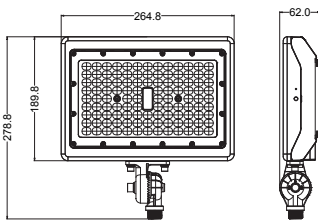

Complete With Yoke Mount
Knuckle mount sold separately

Optional Accessories:
Knuckle Mount (FLM-KNL)
Slip Fit (FLM-SF)

Suggested Substitutions:
FLM-70W-3CCT-UD

TECHNICAL DATA

LIGHT SPECIFICATIONS

Lumens	11,320 lm
Efficacy	125 lm/W @ 3000K
CCT	3000K / 4000K / 5000K
CRI	80
Dimmable	0-10V
L70 Life	50,000 hrs
Warranty	10-year

APPROVALS AND LISTINGS

cUL	E482965
DLC	PLQEE9L9QMHN

DIMENSIONS

Yoke Mount (Standard)

Knuckle Mount (Sold Separately)

Slip Fit (Sold Separately)

ELECTRICAL

Wattage	90W (Adjustable 70-100%)
Voltage	120-347V
Power Factor	0.9
THD	15%
Operating Temp	-40 to 50°C

CONSTRUCTION

Housing	Die-Cast Aluminum
Finish	Bronze
IP Rating	IP65
Carton Weight	15.5 kg
Carton Qty	5
Carton Dimensions	394 x 338 x 362 mm

ACCESSORIES (SOLD SEPARATELY)

Knuckle Mount	FLM-KNL
Slip Fit	FLM-SF

ISOCANDELA

ILLUMINANCE AT A DISTANCE

Center Beam fc	Beam Width
17.0ft	15.9 fc 32.4 ft 51.9 ft
34.0ft	3.99 fc 64.7 ft 103.8 ft
51.0ft	1.77 fc 97.1 ft 155.6 ft
68.0ft	1.00 fc 129.5 ft 207.5 ft
85.0ft	0.64 fc 161.9 ft 259.4 ft
102.0ft	0.44 fc 194.2 ft 311.3 ft