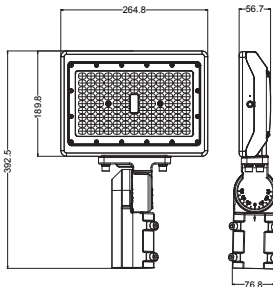

Complete With Yoke Mount
Knuckle mount sold separately

Optional Accessories:
Knuckle Mount (FLM-KNL)
Slip Fit (FLM-SF)

Suggested Substitutions:
FLM-70W-3CCT-UD

TECHNICAL DATA

LIGHT SPECIFICATIONS

Lumens	11,320 lm
Efficacy	125 lm/W @ 3000K
CCT	3000K / 4000K / 5000K
CRI	80
Dimmable	0-10V
L70 Life	50,000 hrs
Warranty	10-year

APPROVALS AND LISTINGS

cUL	E482965
DLC	PLQEE9L9QMHN

DIMENSIONS

Yoke Mount (Standard)

Knuckle Mount (Sold Separately)

Slip Fit (Sold Separately)

ELECTRICAL

Wattage	90W (Adjustable 70-100%)
Voltage	120-347V
Power Factor	0.9
THD	15%
Operating Temp	-40 to 50°C

CONSTRUCTION

Housing	Die-Cast Aluminum
Finish	Bronze
IP Rating	IP65
Carton Weight	15.5 kg
Carton Qty	5
Carton Dimensions	394 x 338 x 362 mm

ACCESSORIES (SOLD SEPARATELY)

Knuckle Mount	FLM-KNL
Slip Fit	FLM-SF

ISOCANDELA

ILLUMINANCE AT A DISTANCE

Center Beam fc	Beam Width
17.0ft	15.9 fc 32.4 ft 51.9 ft
34.0ft	3.99 fc 64.7 ft 103.8 ft
51.0ft	1.77 fc 97.1 ft 155.6 ft
68.0ft	1.00 fc 129.5 ft 207.5 ft
85.0ft	0.64 fc 161.9 ft 259.4 ft
102.0ft	0.44 fc 194.2 ft 311.3 ft