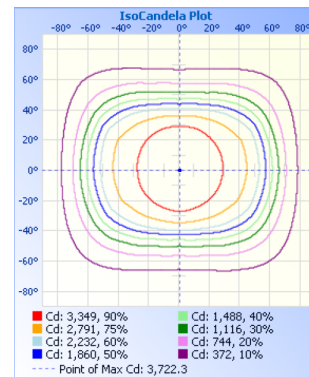

ISOCANDELA

ILLUMINANCE AT A DISTANCE