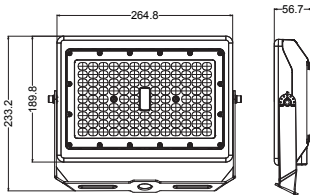

Knuckle Mount (Sold Separately)

Slip Fit (Sold Separately)

ELECTRICAL

Wattage	70W (Adjustable 70-100%)
Voltage	120-347V
Power Factor	0.9
THD	15%
Operating Temp	-40 to 50°C

CONSTRUCTION

Housing	Die-Cast Aluminum
Finish	Bronze
IP Rating	IP65
Carton Weight	15.4 kg
Carton Qty	5
Carton Dimensions	394 x 338 x 362 mm