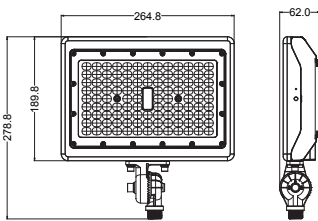

Lumens	9,526 lm
Efficacy	129 lm/W @ 3000K
CCT	3000K / 4000K / 5000K
CRI	80
Dimmable	0-10V
L70 Life	50,000 hrs
Warranty	10-year

APPROVALS AND LISTINGS

cUL	E482965
DLC	PL2VU305QAQX

DIMENSIONS

Yoke Mount (Standard)

Knuckle Mount (Sold Separately)

Slip Fit (Sold Separately)

ELECTRICAL

Wattage	70W (Adjustable 70-100%)
Voltage	120-347V
Power Factor	0.9
THD	15%
Operating Temp	-40 to 50°C

CONSTRUCTION

Housing	Die-Cast Aluminum
Finish	Bronze
IP Rating	IP65
Carton Weight	15.4 kg
Carton Qty	5
Carton Dimensions	394 x 338 x 362 mm