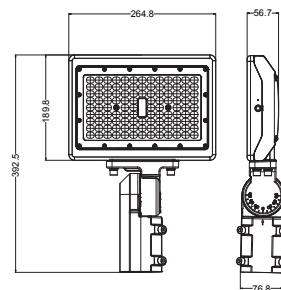

Lumens	9,526 lm
Efficacy	129 lm/W @ 3000K
CCT	3000K / 4000K / 5000K
CRI	80
Dimmable	0-10V
L70 Life	50,000 hrs
Warranty	10-year

APPROVALS AND LISTINGS

cUL	E482965
DLC	PL2VU305QAQX

DIMENSIONS

Yoke Mount (Standard)

Knuckle Mount (Sold Separately)

Slip Fit (Sold Separately)

ELECTRICAL

Wattage	70W (Adjustable 70-100%)
Voltage	120-347V
Power Factor	0.9
THD	15%
Operating Temp	-40 to 50°C

CONSTRUCTION

Housing	Die-Cast Aluminum
Finish	Bronze
IP Rating	IP65
Carton Weight	15.4 kg
Carton Qty	5
Carton Dimensions	394 x 338 x 362 mm