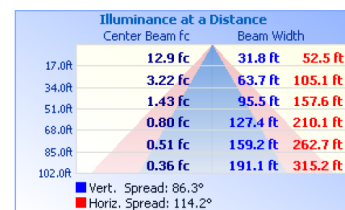

Western Canada Warehouse: 121-1647 Broadway Street, Port Coquitlam, BC V3C 6P8 | ordersbc@csc-led.com