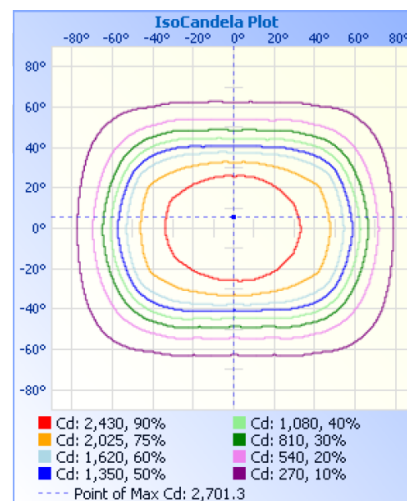

ISOCANDELA

Western Canada Warehouse: 121-1647 Broadway Street, Port Coquitlam, BC V3C 6P8 | ordersbc@csc-led.com