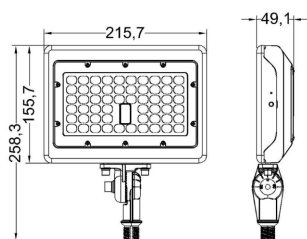

APPROVALS AND LISTINGS

cUL	E482965
DLC	PLKQ5KQBZ3NB

DIMENSIONS

Yoke Mount (Standard)

Knuckle Mount (Sold Separately)

ILLUMINANCE AT A DISTANCE

	Center Beam fc	Beam Width	
17.0ft	9.32 fc	29.0 ft	53.8 ft
34.0ft	2.33 fc	58.0 ft	107.6 ft
51.0ft	1.04 fc	87.0 ft	161.4 ft
68.0ft	0.58 fc	116.0 ft	215.2 ft
85.0ft	0.37 fc	145.0 ft	269.0 ft
102.0ft	0.26 fc	174.0 ft	322.8 ft

■ Vert. Spread: 80.9°
■ Horiz. Spread: 115.4°

ELECTRICAL

Wattage	50W (Adjustable 70-100%)
Voltage	120-277V
Power Factor	0.9
THD	15%
Operating Temp	-40 to 50°C

CONSTRUCTION

Housing	Aluminum Alloy
Finish	Bronze
IP Rating	IP65
Fixture Weight	0.4 kg
Carton Weight	12.8 kg
Carton Qty	6
Carton Dimensions	468 x 326 x 284 mm