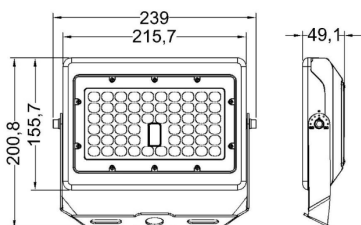

Complete With Yoke Mount
Knuckle mount sold separately

Optional Accessories:
Knuckle Mount (FLM-KNS)

Suggested Substitutions:
FLM-30W-3CCT-LV
FLM-70W-3CCT-UD

TECHNICAL DATA

LIGHT SPECIFICATIONS

Lumens	6,312 lm
Efficacy	128.5 lm/W @ 4000K
CCT	3000K / 4000K / 5000K
CRI	70
Dimmable	0-10V
L70 Life	50,000 hrs
Warranty	10-year

APPROVALS AND LISTINGS

cUL	E482965
DLC	PLKQ5KQBZ3NB

DIMENSIONS

Yoke Mount (Standard)

Knuckle Mount (Sold Separately)

ILLUMINANCE AT A DISTANCE

	Center Beam fc	Beam Width	
17.0ft	9.32 fc	29.0 ft	53.8 ft
34.0ft	2.33 fc	58.0 ft	107.6 ft
51.0ft	1.04 fc	87.0 ft	161.4 ft
68.0ft	0.58 fc	116.0 ft	215.2 ft
85.0ft	0.37 fc	145.0 ft	269.0 ft
102.0ft	0.26 fc	174.0 ft	322.8 ft

■ Vert. Spread: 80.9°
■ Horiz. Spread: 115.4°

ELECTRICAL

Wattage	50W (Adjustable 70-100%)
Voltage	120-277V
Power Factor	0.9
THD	15%
Operating Temp	-40 to 50°C

CONSTRUCTION

Housing	Aluminum Alloy
Finish	Bronze
IP Rating	IP65
Fixture Weight	0.4 kg
Carton Weight	12.8 kg
Carton Qty	6
Carton Dimensions	468 x 326 x 284 mm