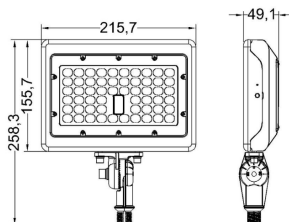

APPROVALS AND LISTINGS

cUL	E482965
DLC	PL3F7KBXG1NW

DIMENSIONS

Yoke Mount (Standard)

Knuckle Mount (Sold Separately)

ILLUMINANCE AT A DISTANCE

	Illuminance at a Distance		
	Center Beam fc	Beam Width	
17.0ft	5.22 fc	31.3 ft	50.6 ft
34.0ft	1.31 fc	62.6 ft	101.2 ft
51.0ft	0.58 fc	93.9 ft	151.8 ft
68.0ft	0.33 fc	125.2 ft	202.4 ft
85.0ft	0.21 fc	156.5 ft	253.0 ft
102.0ft	0.15 fc	187.8 ft	303.6 ft

■ Vert. Spread: 85.3°
■ Horiz. Spread: 112.2°

ELECTRICAL

Wattage	30W (Adjustable 70-100%)
Voltage	120-277V
Power Factor	0.9
THD	15%
Operating Temp	-40 to 50°C

CONSTRUCTION

Housing	Aluminum Alloy
Finish	Bronze
IP Rating	IP65
Fixture Weight	1.1 kg
Carton Weight	11.2 kg
Carton Qty	8
Carton Dimensions	484 x 302 x 297 mm