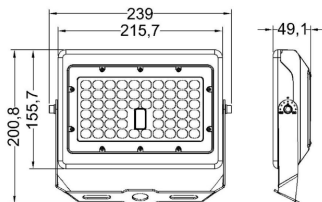

APPROVALS AND LISTINGS

cUL	E482965
DLC	PL3F7KBXG1NW

DIMENSIONS

Yoke Mount (Standard)

Knuckle Mount (Sold Separately)

ILLUMINANCE AT A DISTANCE

	Illuminance at a Distance		
	Center Beam fc	Beam Width	
17.0ft	5.22 fc	31.3 ft	50.6 ft
34.0ft	1.31 fc	62.6 ft	101.2 ft
51.0ft	0.58 fc	93.9 ft	151.8 ft
68.0ft	0.33 fc	125.2 ft	202.4 ft
85.0ft	0.21 fc	156.5 ft	253.0 ft
102.0ft	0.15 fc	187.8 ft	303.6 ft

■ Vert. Spread: 85.3°
■ Horiz. Spread: 112.2°

ELECTRICAL

Wattage	30W (Adjustable 70-100%)
Voltage	120-277V
Power Factor	0.9
THD	15%
Operating Temp	-40 to 50°C

CONSTRUCTION

Housing	Aluminum Alloy
Finish	Bronze
IP Rating	IP65
Fixture Weight	1.1 kg
Carton Weight	11.2 kg
Carton Qty	8
Carton Dimensions	484 x 302 x 297 mm