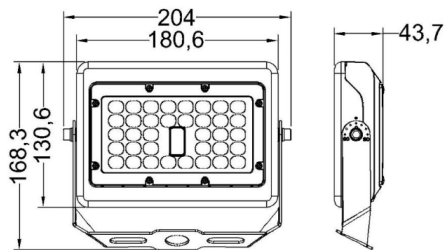

TECHNICAL DATA

LIGHT SPECIFICATIONS

Lumens	1,603 lm
Efficacy	111.05 lm/W
CCT	4000K
CRI	80
L70 Life	50,000 hrs
Warranty	10-year

APPROVALS AND LISTINGS

cUL	E482965
-----	---------

DIMENSIONS

ISOCANDELA

ELECTRICAL

Wattage	15W
Voltage	120-277V
Power Factor	0.9
THD	18.39%
Operating Temp	-40 to 50°C

CONSTRUCTION

Housing	Aluminum Alloy
Finish	Bronze
IP Rating	IP65
Carton Weight	10.4 kg
Carton Qty	8
Carton Dimensions	484 x 302 x 297 mm