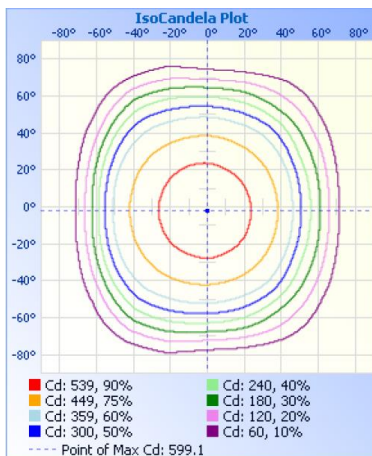

TECHNICAL DATA

LIGHT SPECIFICATIONS

Lumens	1,603 lm
Efficacy	111.05 lm/W
CCT	4000K
CRI	80
L70 Life	50,000 hrs
Warranty	10-year

APPROVALS AND LISTINGS

cUL	E482965
-----	---------

DIMENSIONS

ISOCANDELA

ELECTRICAL

Wattage	15W
Voltage	120-277V
Power Factor	0.9
THD	18.39%
Operating Temp	-40 to 50°C

CONSTRUCTION

Housing	Aluminum Alloy
Finish	Bronze
IP Rating	IP65
Carton Weight	10.4 kg
Carton Qty	8
Carton Dimensions	484 x 302 x 297 mm

■ Vert. Spread: 112.1°
■ Horiz. Spread: 106.0°