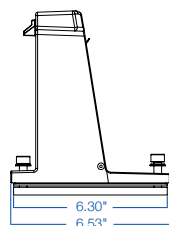

Fixed Mount

Bronze Finish

All field-interchangeable mounts are sold separately.
 Suitable for use with the FL04 and FL04B Concorde Series Flood / Area Lights

Pictured on 200W-300W
FL04B Flood / Area Light

Pictured on 100W-200W
FL04B Flood / Area Light

DIMENSIONAL DRAWINGS

HEAD OFFICE: 8 - 540 Jamieson Pkwy, Cambridge, ON, N3C 0G5 | orders@csc-led.com | (519) 880 - 9833