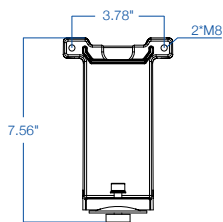

Pictured on 100W-200W
FL04B Flood / Area Light

DIMENSIONAL DRAWINGS

HEAD OFFICE: 8 - 540 Jamieson Pkwy, Cambridge, ON, N3C 0G5 | orders@csc-led.com | (519) 880 - 9833