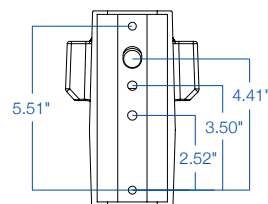

Pictured on 100W-200W
FL04B Flood / Area Light

DIMENSIONAL DRAWINGS

HEAD OFFICE: 8 - 540 Jamieson Pkwy, Cambridge, ON, N3C 0G5 | orders@csc-led.com | (519) 880 - 9833