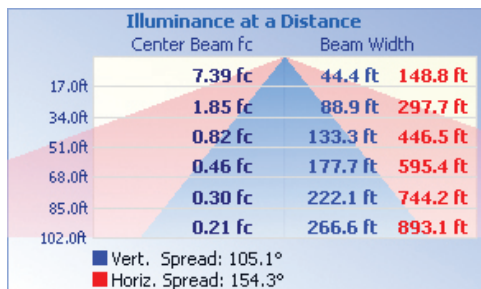

Lumens	8,318 lm
Efficacy	133.22 lm/W
CCT	5000K
CRI	70
Dimmable	0-10V
L70 Life	54,000
Warranty	10-year

APPROVALS AND LISTINGS

cUL	E482965
DLC Premium	PLG6RJ14GTVN

ILLUMINANCE AT A DISTANCE

ELECTRICAL

Wattage	60W
Voltage	120-277V
Power factor	0.90
THD	15%
Operating temp	-40 to 40°C

CONSTRUCTION

Housing	Aluminum alloy
Finish	Polyester powder coat
Colour	Bronze
IP rating	IP65
EPA rating	45° - 1.13 ft² Horizontal - 0.8 ft² Vertical - 1.6 ft²
Weight	12.78 lbs
Carton qty	1

DIMENSIONS

58.5 * 38.5 * 16 cm