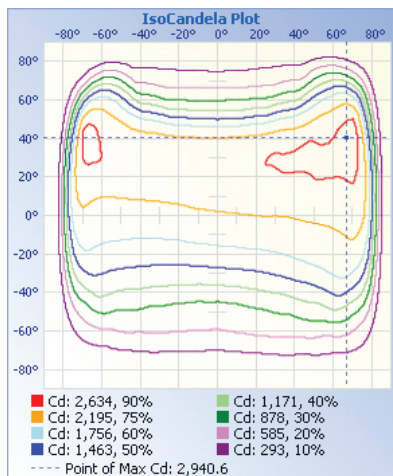

ISOCANDELA PLOT

Western Canada Warehouse: 121-1647 Broadway Street, Port Coquitlam, BC V3C 6P8 | ordersbc@csc-led.com