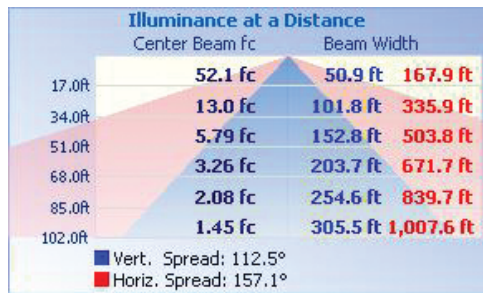

TECHNICAL DATA

LIGHT SPECIFICATIONS

Lumens	57,368 lm
Efficacy	129.19 lm/W
CCT	5000K
CRI	70
L70 Life	54,000
Warranty	10-year

ELECTRICAL

Wattage	450W
Voltage	277-480V
Power factor	0.90
THD	15%
Operating temp	-40 to 40°C

APPROVALS AND LISTINGS

cUL	E482965
DLC Premium	PLLS5F779U45

CONSTRUCTION

Housing	Aluminum alloy
Finish	Polyester powder coat
Colour	Bronze
IP rating	IP65
EPA rating	45° - 2.34 ft² Horizontal - 1.4 ft² Vertical - 3.2 ft²
Weight	27.3 lbs
Carton qty	1

ILLUMINANCE AT A DISTANCE