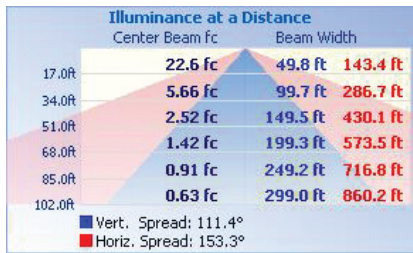

TECHNICAL DATA

LIGHT SPECIFICATIONS

Lumens	25,611 lm
Efficacy	127.49 lm/W
CCT	4000K
CRI	73
L70 life	54,000
Dimmable	0-10V
Warranty	10-year

APPROVALS AND LISTINGS

cUL	E482965
DLC	PLET21923F7Z

ILLUMINANCE AT A DISTANCE