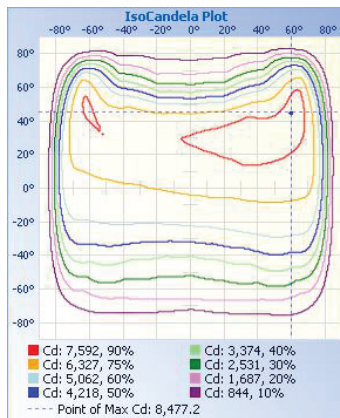

ISOCANDELA PLOT