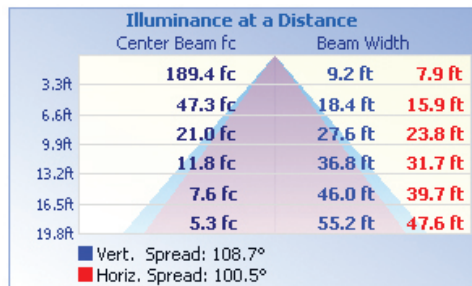

Heavy die-cast
aluminum body

TECHNICAL DATA

LIGHT SPECIFICATIONS

Lumens	8,931 lm
Efficacy	141.97 lm/W
CCT	5000K
CRI	80
Dimmable	0-10V
Warranty	10-year

APPROVALS AND LISTINGS

cUL	E482965
DLC Premium	PLX3M9JSJQV6

ILLUMINANCE AT A DISTANCE

ISOCANDELA PLOT

ELECTRICAL

Wattage	60W
Voltage	120-277V
Power factor	0.90
THD	15%
Operating temp	-40° to 40°C

CONSTRUCTION

Housing	Aluminum / Polycarbonate
Colour	Bronze
IP rating	IP65
Weight	6 lbs
Carton qty	1

DIMENSIONS