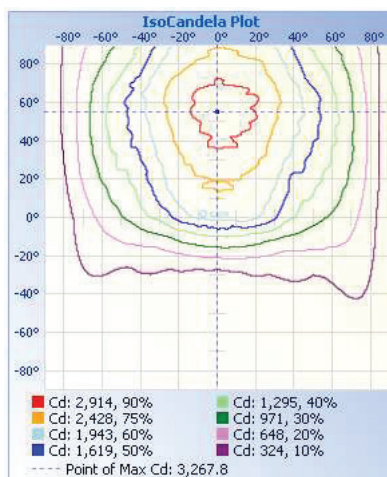

Heavy die-cast
aluminum body

TECHNICAL DATA

LIGHT SPECIFICATIONS

Lumens	8,931 lm
Efficacy	141.97 lm/W
CCT	5000K
CRI	80
Dimmable	0-10V
Warranty	10-year

APPROVALS AND LISTINGS

cUL	E482965
DLC Premium	PLX3M9JSJQV6

ILLUMINANCE AT A DISTANCE

ISOCANDELA PLOT

ELECTRICAL

Wattage	60W
Voltage	120-277V
Power factor	0.90
THD	15%
Operating temp	-40° to 40°C

CONSTRUCTION

Housing	Aluminum / Polycarbonate
Colour	Bronze
IP rating	IP65
Weight	6 lbs
Carton qty	1

DIMENSIONS