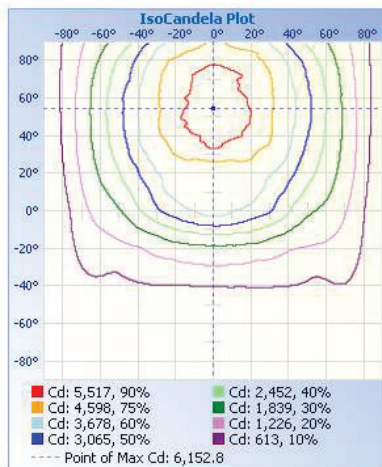

TECHNICAL DATA

LIGHT SPECIFICATIONS

Lumens	17,453 lm
Efficacy	143.65 lm/W
CCT	5000K
CRI	80
Dimmable	0-10V
Warranty	10-year

APPROVALS AND LISTINGS

cUL	E482965
DLC Premium	PLJAUIE2ACHT

ILLUMINANCE AT A DISTANCE

	Center Beam fc	Beam Width	
3.3ft	355.5 fc	9.7 ft	7.8 ft
6.6ft	88.9 fc	19.4 ft	15.7 ft
9.9ft	39.5 fc	29.0 ft	23.5 ft
13.2ft	22.2 fc	38.7 ft	31.4 ft
16.5ft	14.2 fc	48.4 ft	39.2 ft
19.8ft	9.9 fc	58.1 ft	47.1 ft

■ Vert. Spread: 111.4°
■ Horiz. Spread: 99.9°

ISOCANDELA PLOT