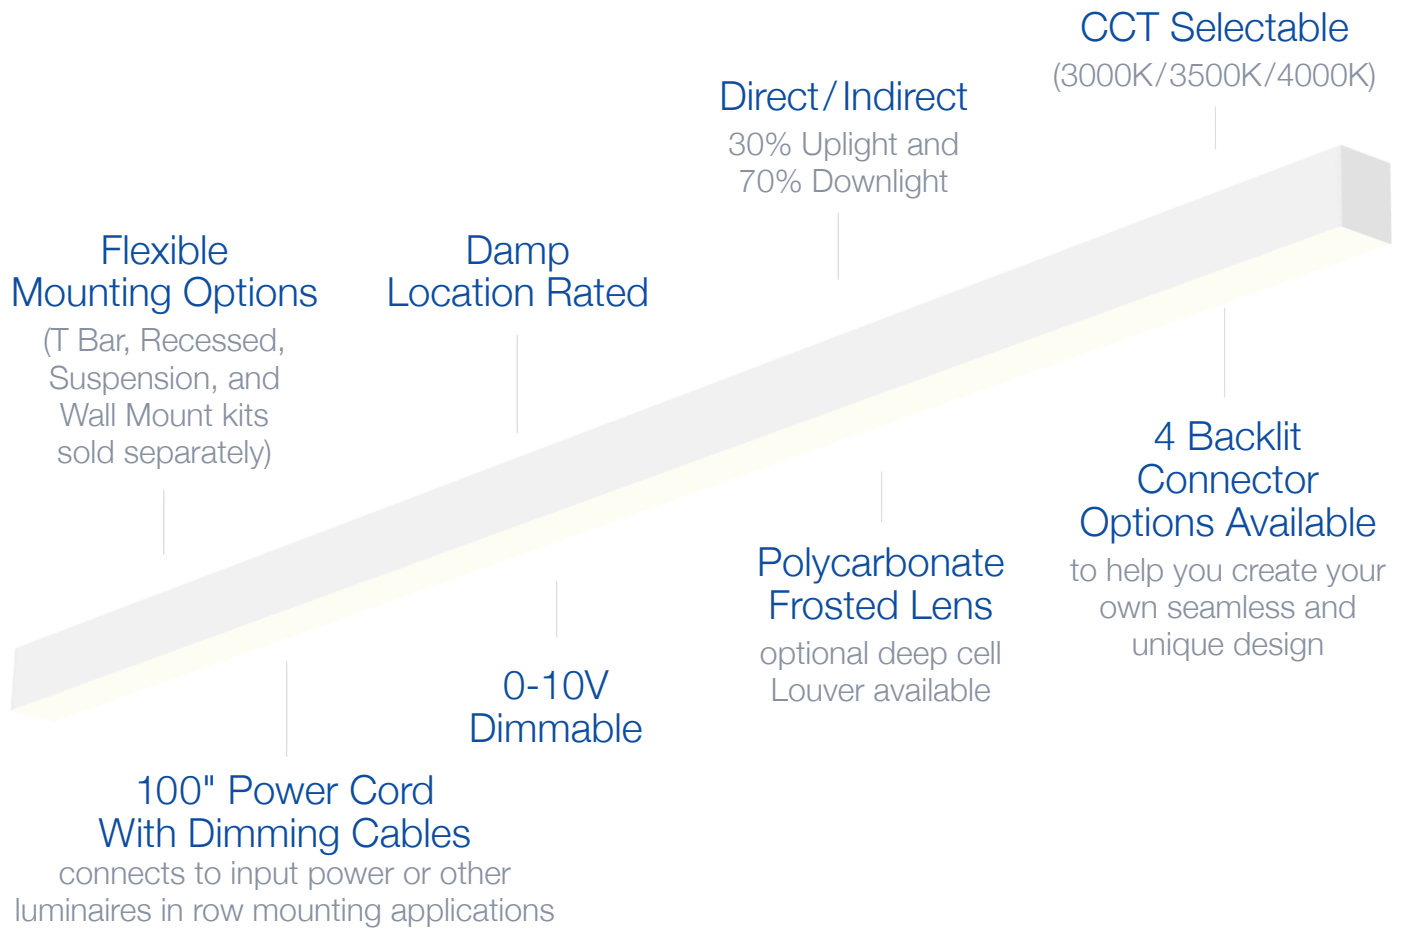

# Architectural Linear Strip

80W | CCT Selectable | 120-347V | 8ft

Elevate your space by creating your own custom lighting design  
Ideal for use in offices, conference rooms, hallways, educational facilities, and more

### LIGHT SPECIFICATIONS

Lumens	9,263 lm
Efficacy	112.76 lm/W
CCT	Selectable (30K/35K/40K)
CRI	83
Dimmable	0-10V
L70 Life	>50,000 hrs
Warranty	5-year

### DIMENSIONAL DRAWING

### CONSTRUCTION

Power Cord	100"
Housing	Aluminum
Finish Colour	White
Lens	Polycarbonate
IP Rating	IP20 (Damp Location)