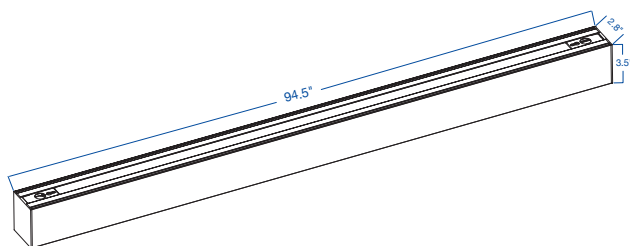

TECHNICAL DATA

LIGHT SPECIFICATIONS

Lumens	9,263 lm
Efficacy	112.76 lm/W
CCT	Selectable (30K/35K/40K)
CRI	83
Dimmable	0-10V
L70 Life	>50,000 hrs
Warranty	5-year

APPROVALS AND LISTINGS

cUL	E482965

DIMENSIONAL DRAWING

CONNECTORS (Sold Separately)

AL-120-CON	120° Connector
AL-L-CON	90° Connector
AL-T-CON	T Connector
AL-X-CON	X Connector