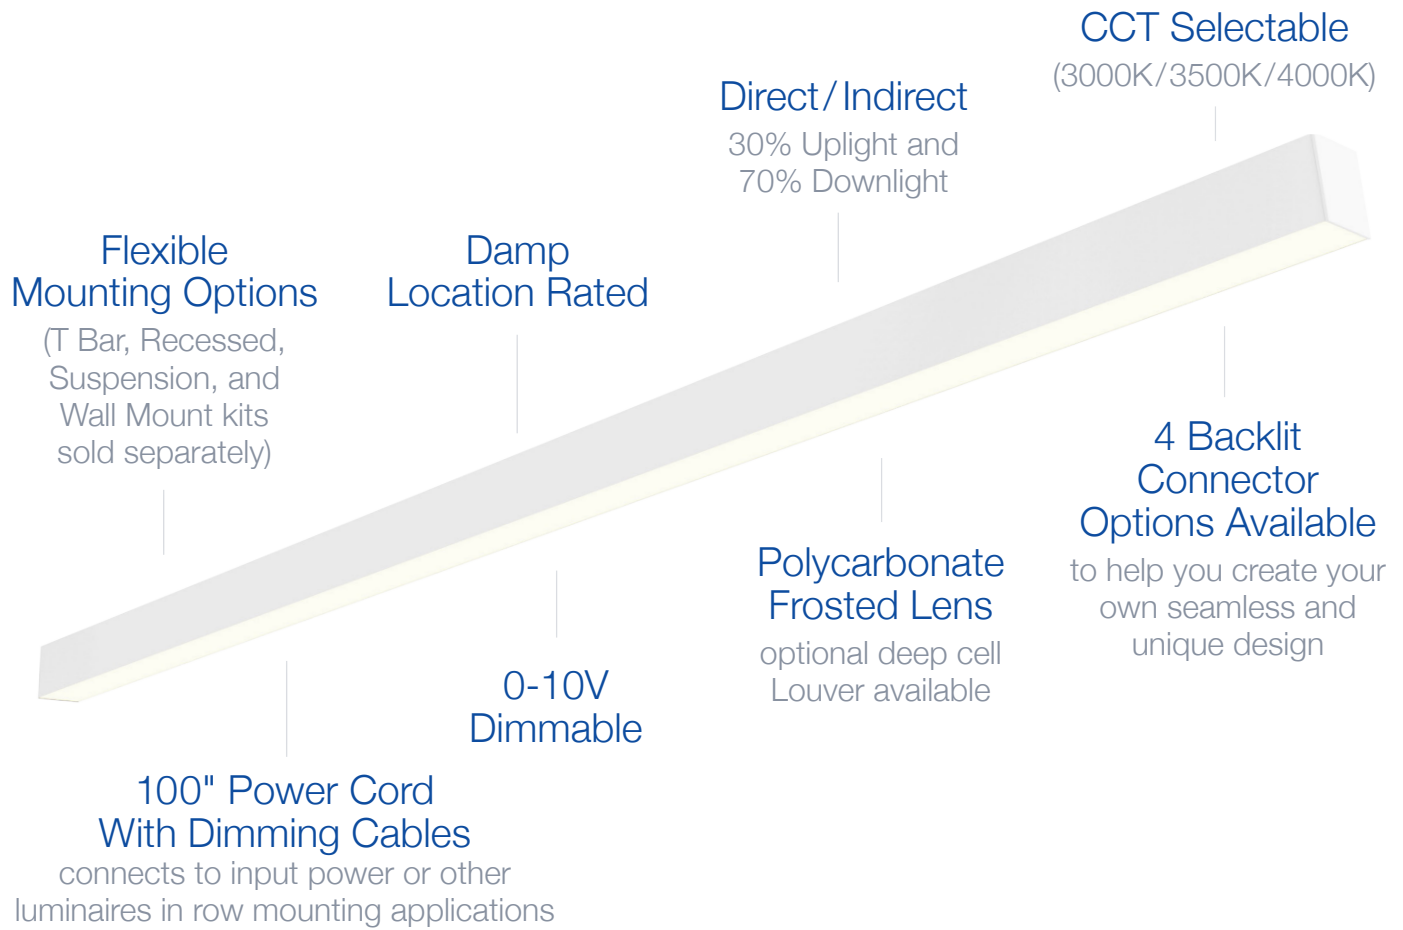

# Architectural Linear Strip

80W | CCT Selectable | 120-347V | 8ft

Elevate your space by creating your own custom lighting design  
Ideal for use in offices, conference rooms, hallways, educational facilities, and more

### LIGHT SPECIFICATIONS

Lumens	9,263 lm
Efficacy	112.76 lm/W
CCT	Selectable (30K/35K/40K)
CRI	83
Dimmable	0-10V
L70 Life	>50,000 hrs
Warranty	5-year

### CONSTRUCTION

Power Cord	100"
Housing	Aluminum
Finish Colour	White
Lens	Polycarbonate
IP Rating	IP20 (Damp Location)