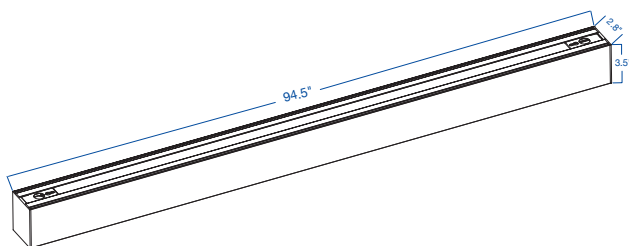

TECHNICAL DATA

LIGHT SPECIFICATIONS

Lumens	9,263 lm
Efficacy	112.76 lm/W
CCT	Selectable (30K/35K/40K)
CRI	83
Dimmable	0-10V
L70 Life	>50,000 hrs
Warranty	5-year

APPROVALS AND LISTINGS

cUL	E482965

DIMENSIONAL DRAWING

CONNECTORS (Sold Separately)

AL-120-CON	120° Connector
AL-L-CON	90° Connector
AL-T-CON	T Connector
AL-X-CON	X Connector