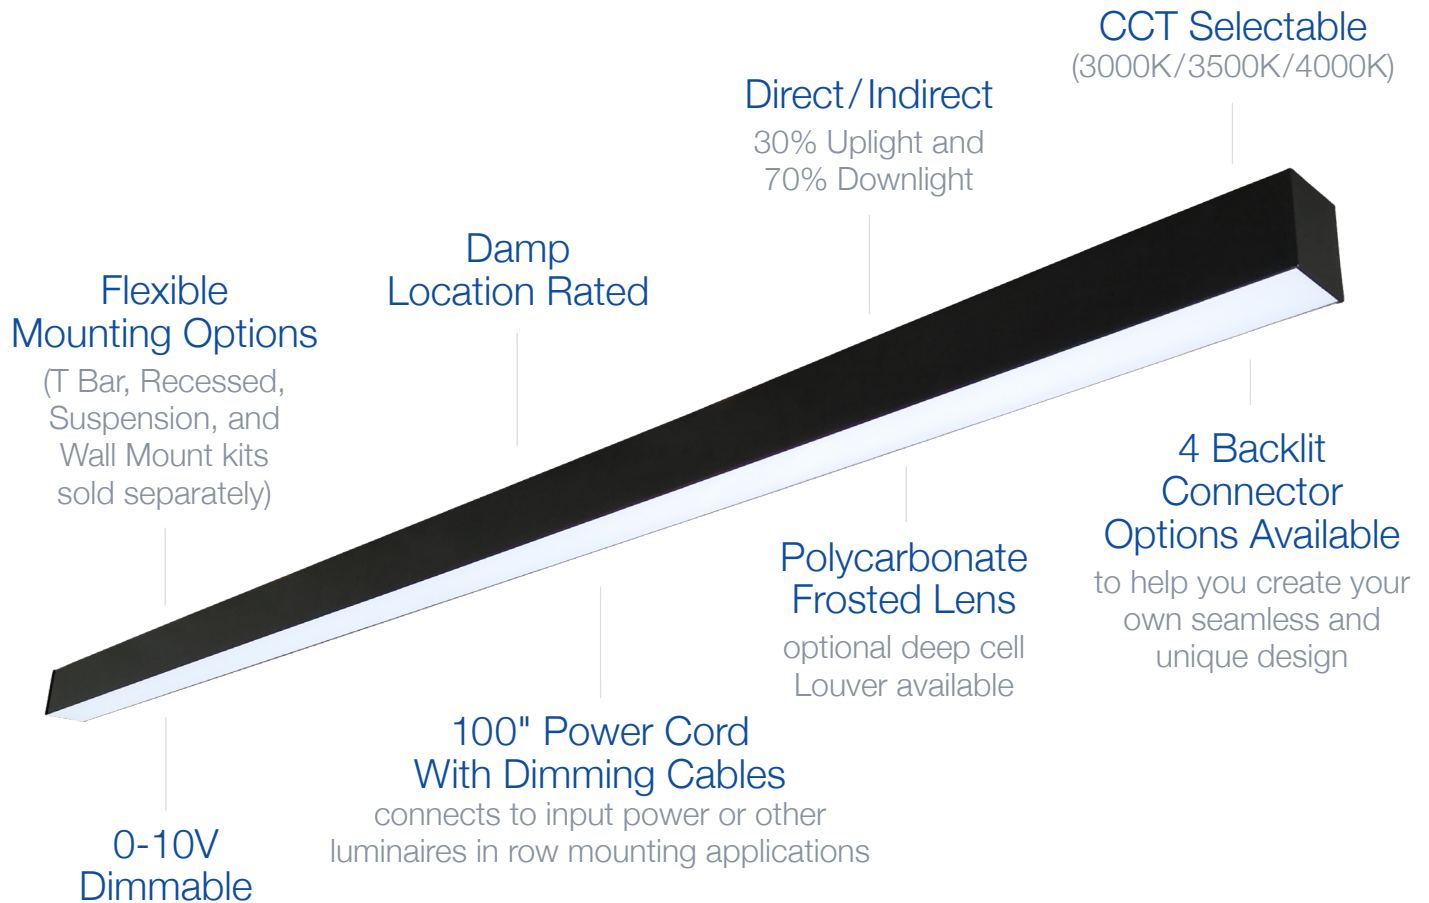

# Architectural Linear Strip

80W | CCT Selectable | 120-347V | 8ft

Elevate your space by creating your own custom lighting design  
Ideal for use in offices, conference rooms, hallways, educational facilities, and more

### LIGHT SPECIFICATIONS

Lumens	9,263 lm
Efficacy	112.76 lm/W
CCT	Selectable (30K/35K/40K)
CRI	83
Dimmable	0-10V
L70 Life	>50,000 hrs
Warranty	5-year

### CONSTRUCTION

Power Cord	100"
Housing	Aluminum
Finish Colour	Black
Lens	Polycarbonate
IP Rating	IP20 (Damp Location)