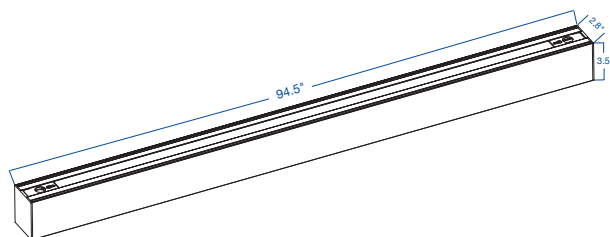

TECHNICAL DATA

LIGHT SPECIFICATIONS

Lumens	9,263 lm
Efficacy	112.76 lm/W
CCT	Selectable (30K/35K/40K)
CRI	83
Dimmable	0-10V
L70 Life	>50,000 hrs
Warranty	5-year

APPROVALS AND LISTINGS

cUL	E482965

DIMENSIONAL DRAWING

CONNECTORS (Sold Separately)

AL-120-CON-BK	120° Connector (Black)
AL-L-CON-BK	90° Connector (Black)
AL-T-CON-BK	T Connector (Black)
AL-X-CON-BK	X Connector (Black)