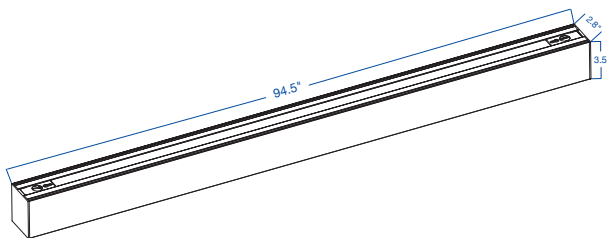

TECHNICAL DATA

LIGHT SPECIFICATIONS

Lumens	9,263 lm
Efficacy	112.76 lm/W
CCT	Selectable (30K/35K/40K)
CRI	83
Dimmable	0-10V
L70 Life	>50,000 hrs
Warranty	5-year

APPROVALS AND LISTINGS

cUL	E482965

DIMENSIONAL DRAWING

CONNECTORS (Sold Separately)

AL-120-CON	120° Connector
AL-L-CON	90° Connector
AL-T-CON	T Connector
AL-X-CON	X Connector