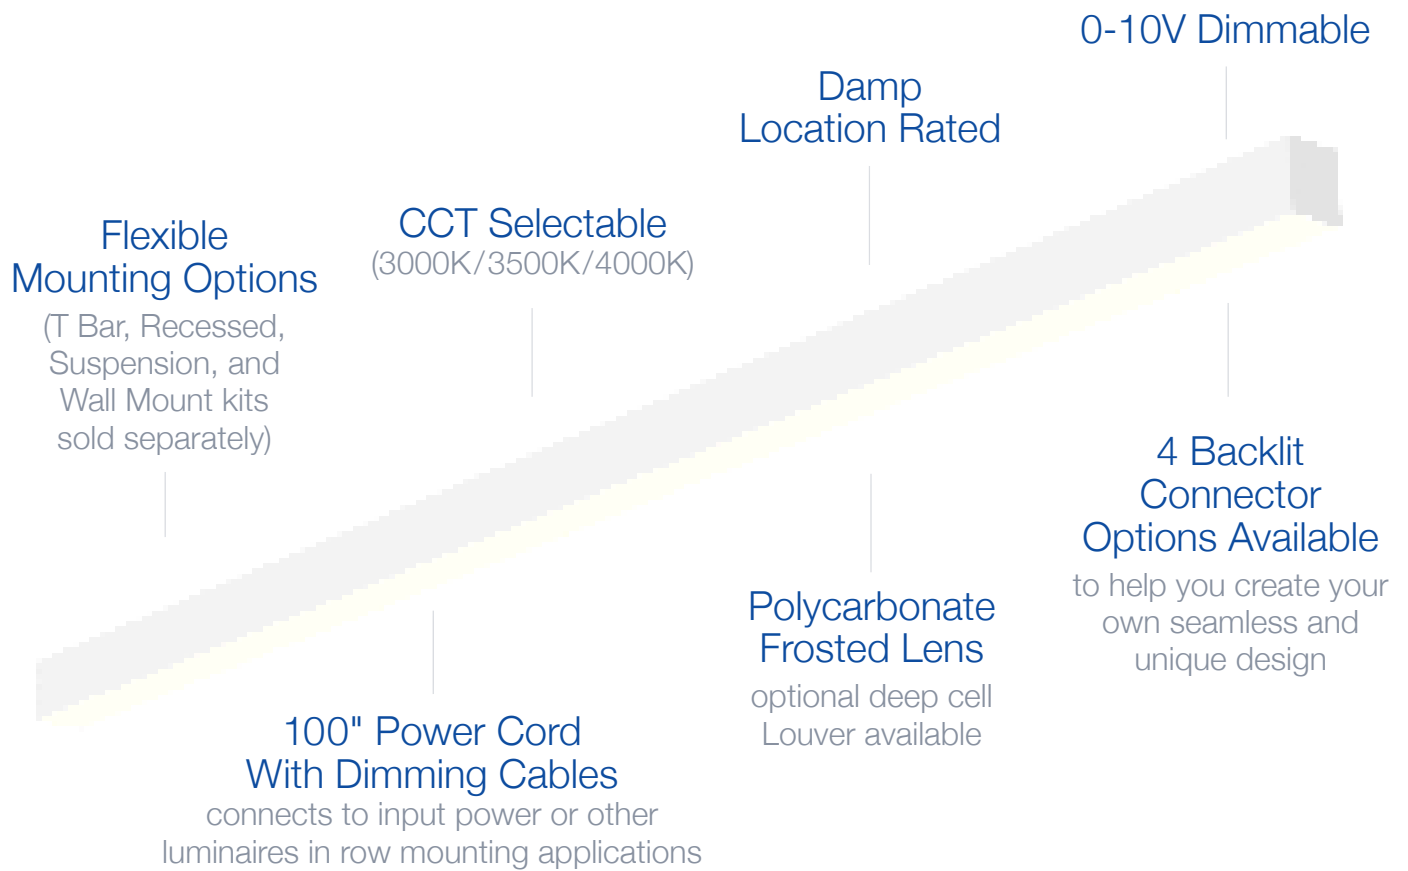

# Architectural Linear Strip

80W | CCT Selectable | 120-347V | 8ft

Elevate your space by creating your own custom lighting design  
Ideal for use in offices, conference rooms, hallways, educational facilities, and more

### LIGHT SPECIFICATIONS

Lumens	9,263 lm
Efficacy	112.76 lm/W
CCT	Selectable (30K/35K/40K)
CRI	83
Dimmable	0-10V
L70 Life	>50,000 hrs
Warranty	5-year

### CONSTRUCTION

Power Cord	100"
Housing	Aluminum
Finish Colour	White
Lens	Polycarbonate
IP Rating	IP20 (Damp Location)