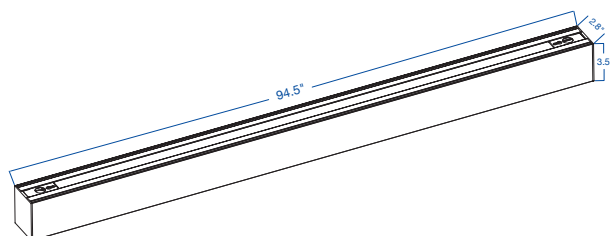

TECHNICAL DATA

LIGHT SPECIFICATIONS

Lumens	9,263 lm
Efficacy	112.76 lm/W
CCT	Selectable (30K/35K/40K)
CRI	83
Dimmable	0-10V
L70 Life	>50,000 hrs
Warranty	5-year

APPROVALS AND LISTINGS

cUL	E482965

DIMENSIONAL DRAWING

CONNECTORS (Sold Separately)

AL-120-CON-BK	120° Connector (Black)
AL-L-CON-BK	90° Connector (Black)
AL-T-CON-BK	T Connector (Black)
AL-X-CON-BK	X Connector (Black)