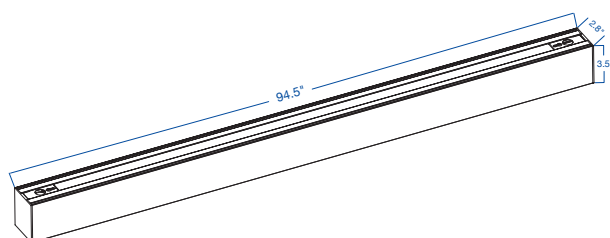

TECHNICAL DATA

LIGHT SPECIFICATIONS

Lumens	9,263 lm
Efficacy	112.76 lm/W
CCT	Selectable (30K/35K/40K)
CRI	83
Dimmable	0-10V
L70 Life	>50,000 hrs
Warranty	5-year

APPROVALS AND LISTINGS

cUL	E482965

DIMENSIONAL DRAWING

CONNECTORS (Sold Separately)

AL-120-CON-BK	120° Connector (Black)
AL-L-CON-BK	90° Connector (Black)
AL-T-CON-BK	T Connector (Black)
AL-X-CON-BK	X Connector (Black)