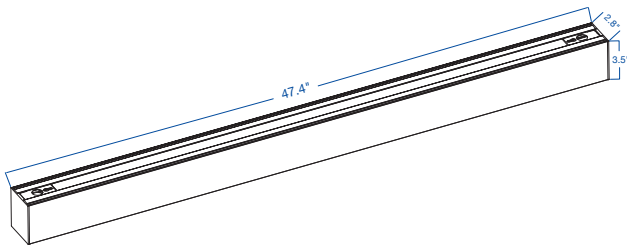

Architectural Linear Strip

40W | CCT Selectable | 120-347V | 4ft

Elevate your space by creating your own custom lighting design
Ideal for use in offices, conference rooms, hallways, educational facilities, and more

TECHNICAL DATA

LIGHT SPECIFICATIONS

Lumens	4,608 lm
Efficacy	111 lm/W
CCT	Selectable (30K/35K/40K)
CRI	83
Dimmable	0-10V
L70 Life	>50,000 hrs
Warranty	5-year

APPROVALS AND LISTINGS

cUL	E482965
-----	---------

DIMENSIONAL DRAWING

CONNECTORS (Sold Separately)

AL-120-CON	120° Connector
AL-L-CON	90° Connector
AL-T-CON	T Connector
AL-X-CON	X Connector

NOTE: All Connectors require Connection Kits (AL-C-KIT). Please refer to the connector product sheets to learn more.

DIMENSIONS AND WEIGHTS

Product Dimensions	47.4" x 2.8" x 3.5"
Fixture Weight	6.6 lbs
Carton Qty	1
Carton Gross Weight	7.49 lbs
Carton Dimensions	48.2" x 3.7" x 3"
Master Carton Qty	6
Master Carton Gross Weight	41.9 lbs
Master Carton Dimensions	48.2" x 11.8" x 6.9"